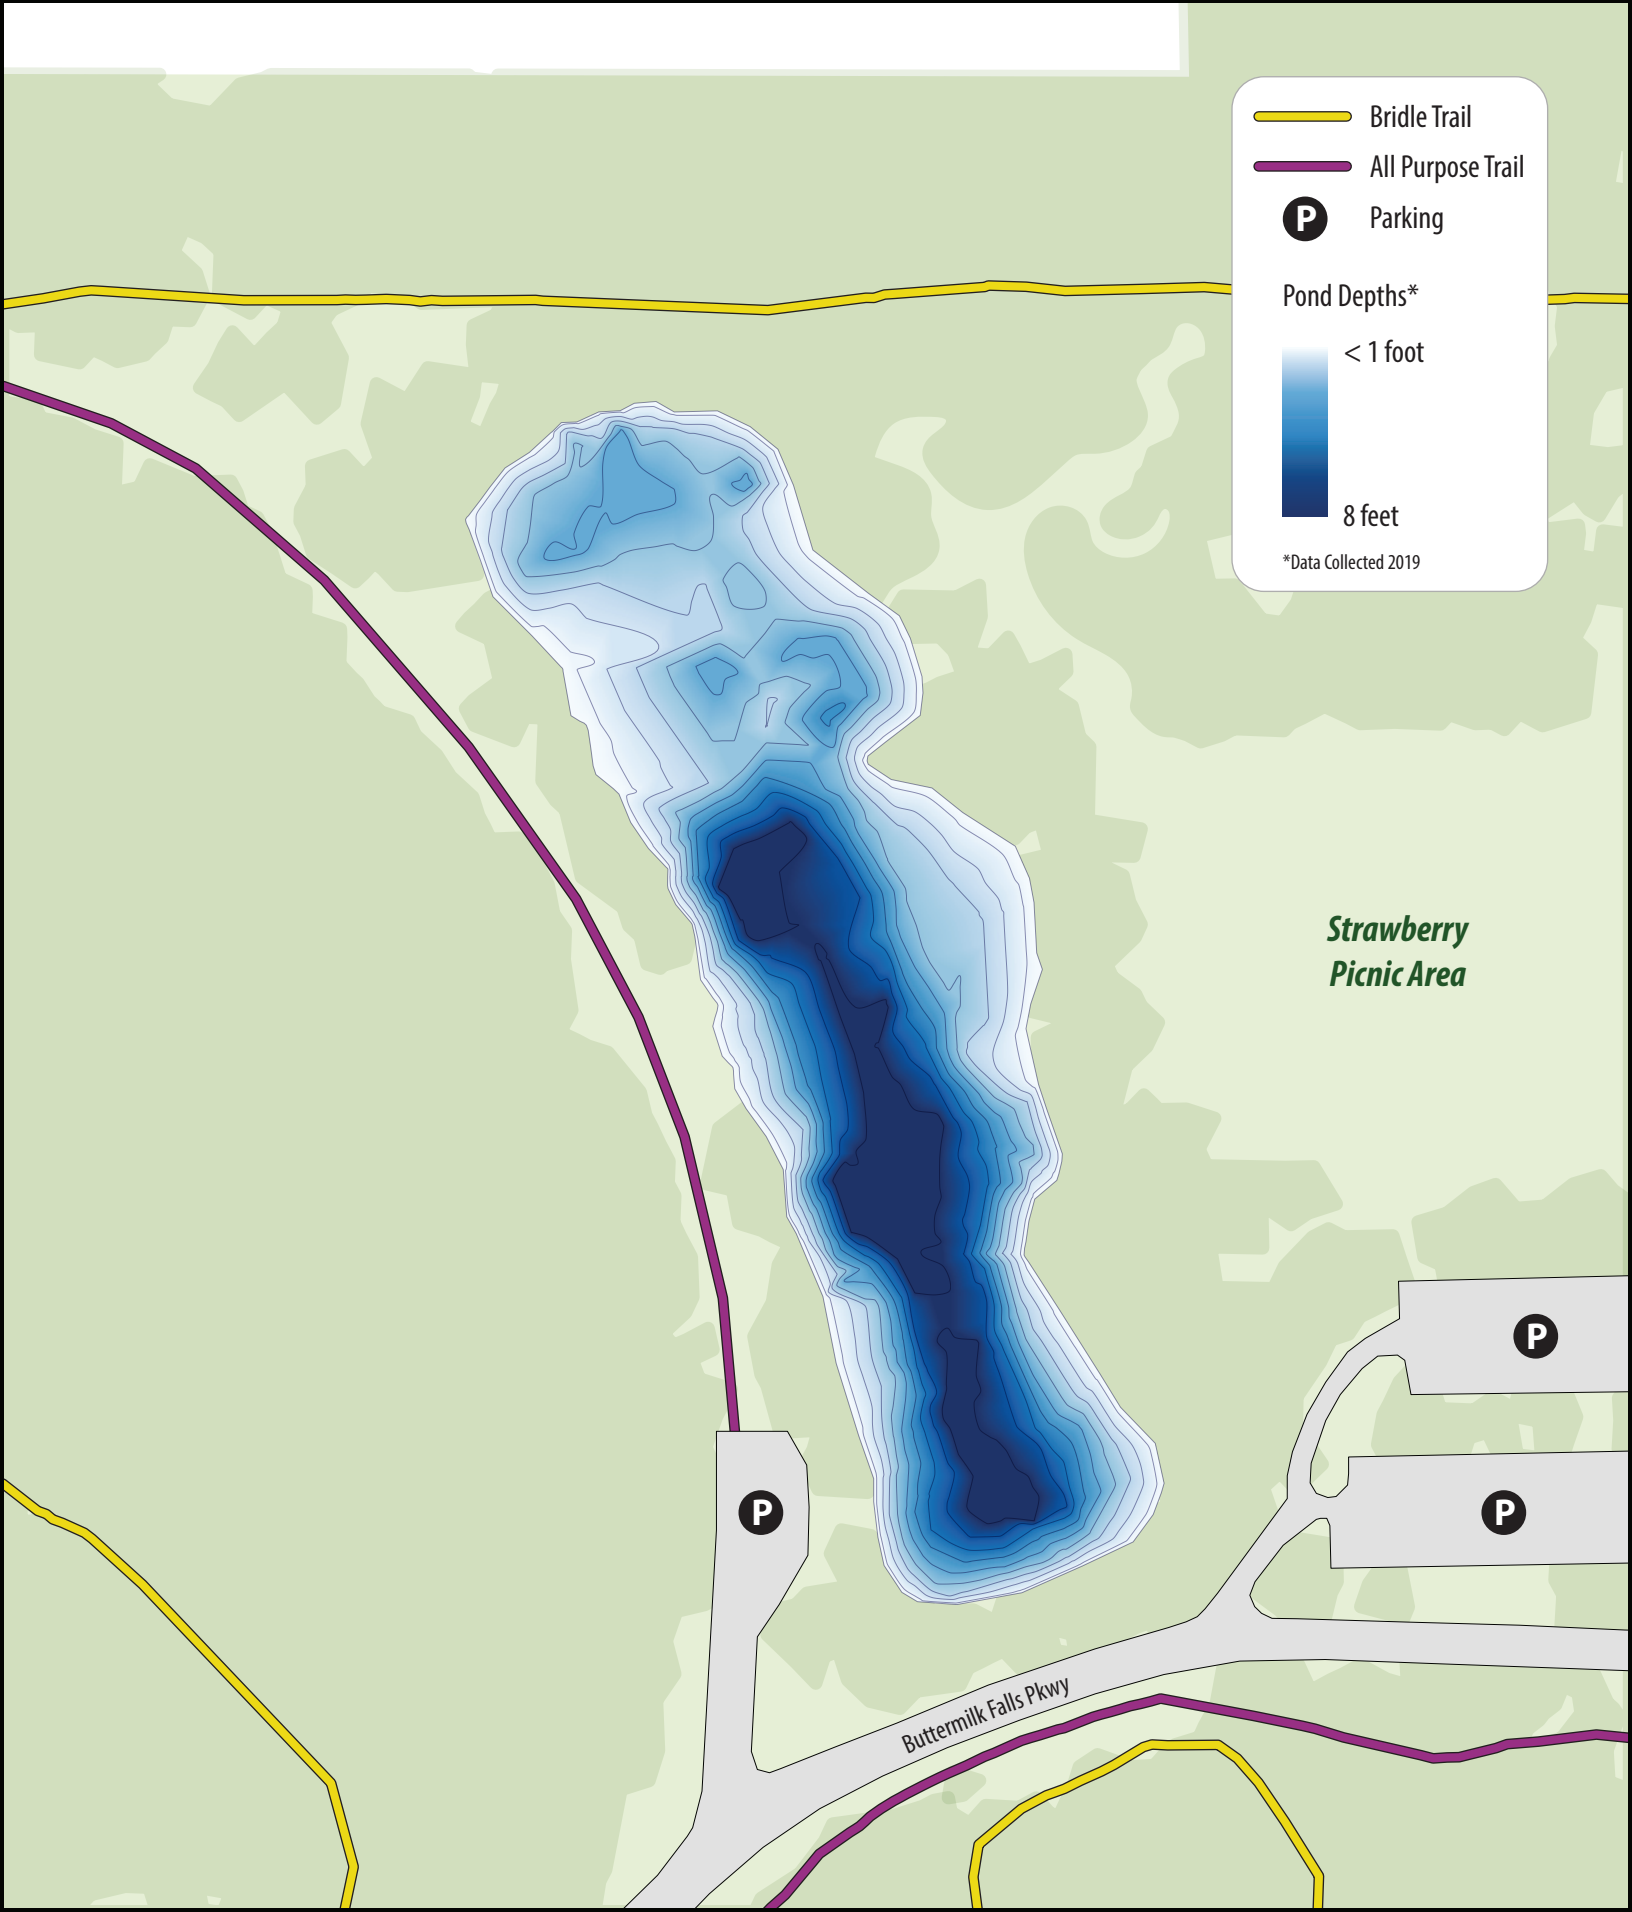

Strawberry Pond Fishing

-  Bridle Trail
-  All Purpose Trail
-  Parking

Pond Depths*

< 1 foot
8 feet

*Data Collected 2019

*Strawberry
Picnic Area*

P

P

P

Buttermilk Falls Pkwy