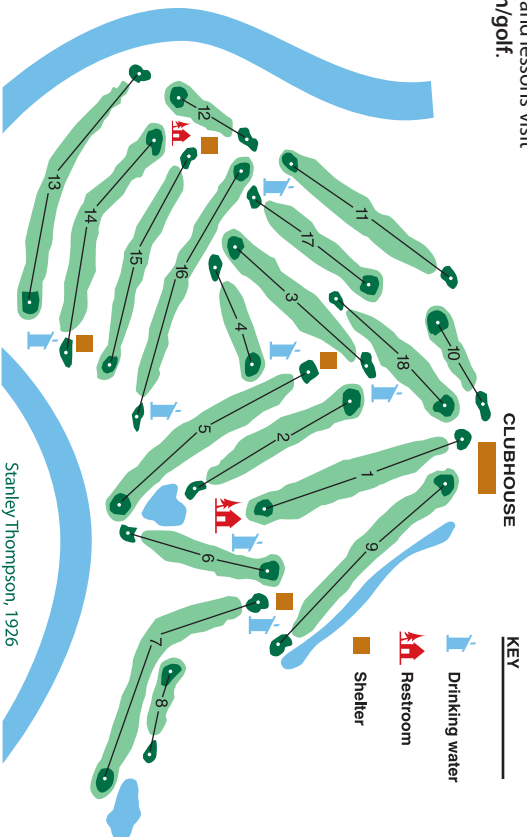

Big Met

4811 Valley Parkway | Fairview Park | 440-331-1070
clevelandmetroparks.com/golf

COURSE INFORMATION:
 Out-of-bounds – #8 - into boulevard to right
 Red Penalty Area – lake on #5, river behind #5 green and to the right
 of #7, #11 and #12 stream and over stream on right of #9 swale on #7
 and #8.

FAIRWAY
 DISTANCES ARE MEASURED
 TO CENTER OF GREEN
 Red / 100 Yards
 White / 150 Yards
 Blue / 200 Yards

HOLE LOCATIONS
 Red / Front
 White / Middle
 Blue / Back

For information on events and lessons visit
clevelandmetroparks.com/golf.

USGA Pace of Play

4:20 for 18 holes

Handicap: 0 – 8 BLACK TEES

Handicap: 9 – 16 GOLD TEES

Handicap 17 & above ORANGE TEES

Golf Bonus Rounds

Want Free Golf? Sign up today!
Stop by the pro shop for details.

START TIME •											I N T E R M E D I A T E S	:11	:25	:36	:53	1:10	1:24	1:41	1:55	2:09	4:20			
Time - Par	:14	:28	:42	:53	1:10	1:24	1:41	1:52	2:06			10	11	12	13	14	15	16	17	18	IN	TOT	HCP	NET
Hole	1	2	3	4	5	6	7	8	9	OUT		178	372	204	487	442	385	511	298	375	3252	6481		
Black 70.5/116	414	345	355	186	458	321	523	187	440	3229		158	365	193	473	432	378	475	291	325	3090	6179		
Gold 69.0/113	405	325	338	170	448	304	515	163	421	3089		136	342	185	459	389	371	450	284	290	2906	5640		
Orange 66.5/107	345	305	305	154	381	283	448	139	374	2734		3	4	3	5	4	4	5	4	4	36	72		
Par	4	4	4	3	5	4	5	3	4	36		12	16	6	8	2	14	4	18	10				
Handicap	7	11	17	13	5	15	3	9	1															
Gold 74.7/123	405	325	338	170	448	304	515	163	421	3089		158	365	193	473	432	378	475	291	325	3090	6179		
Orange 72.2/118	345	305	305	154	381	283	448	139	374	2734		136	342	185	459	389	371	450	284	290	2906	5640		
Par	4	4	4	3	5	4	5	3	4	36		3	4	3	5	5	4	5	4	4	37	73		
Handicap	9	11	15	17	5	13	3	7	1			16	12	2	8	6	10	4	18	14				

Date:

Marker:

Player: