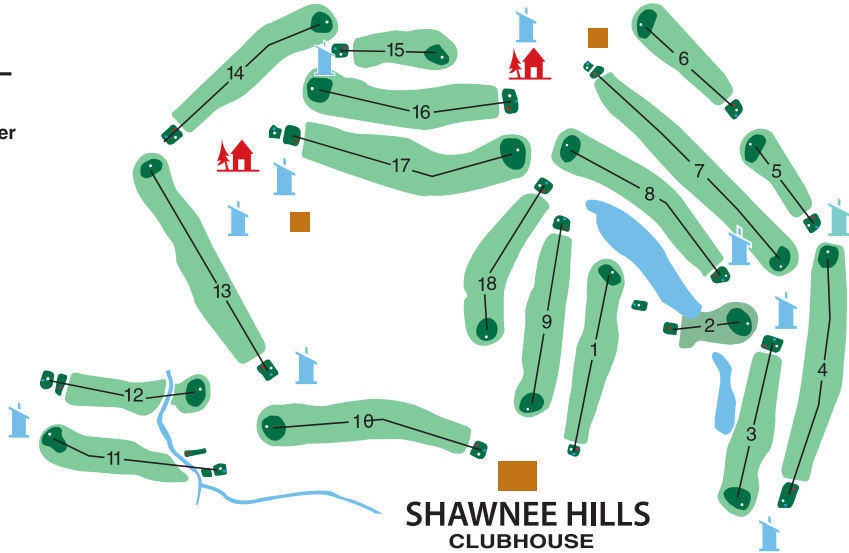

**KEY**

 Drinking water

 Restroom

 Shelter

Ben Zink, 1957

KEY

 Drinking water

 Restroom

 Shelter

**SHAWNEE HILLS**  
CLUBHOUSE