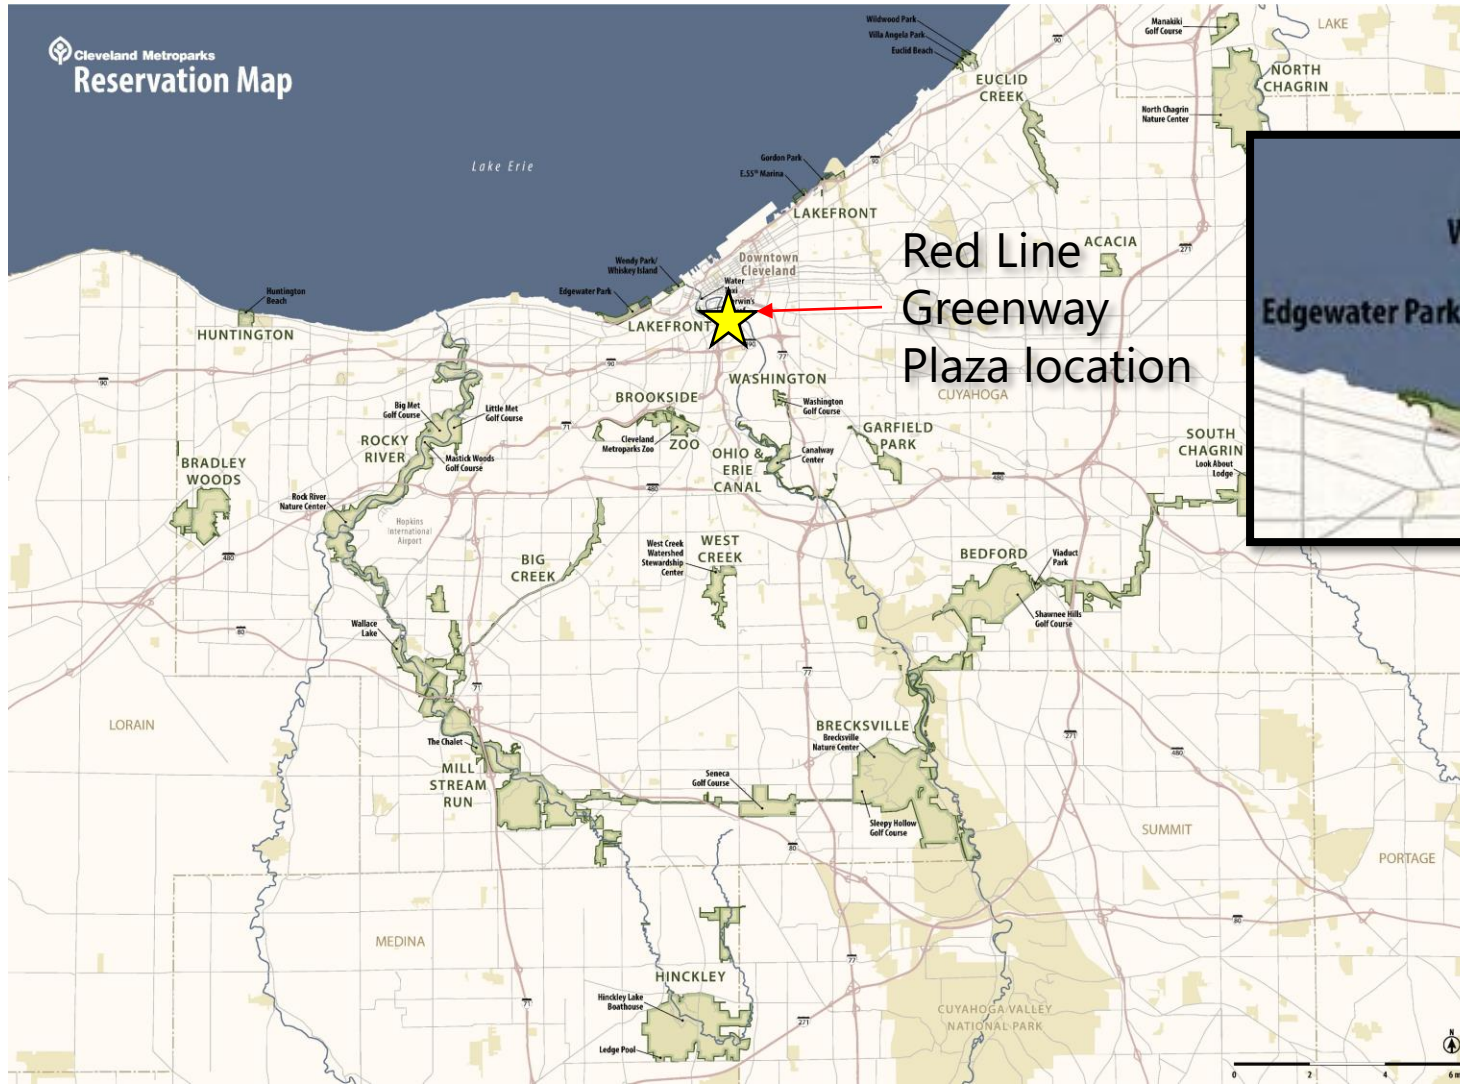

Cleveland Metroparks®

FIND YOUR PATH

Red Line Greenway – Abbey Avenue
Trailhead – Rotary Club of Cleveland

February 16, 2023

Red Line Greenway – Abbey Avenue Trailhead – Rotary Club of Cleveland

Red Line Greenway – Abbey Avenue Trailhead – Rotary Club of Cleveland

Existing Conditions

Red Line Greenway – Abbey Avenue Trailhead – Rotary Club of Cleveland

Program Elements

- 20'X25' Plaza
- Cut Stone Seat Wall
- Stairs
- (2) Bike Racks
- Re-used existing barn stone for hillside seating
- Native Plantings
- 12' High Catenary Entry Feature

Red Line Greenway – Abbey Avenue Trailhead – Rotary Club of Cleveland

Proposed Plaza

Red Line Greenway – Abbey Avenue Trailhead – Rotary Club of Cleveland

Proposed Catenary Entry Feature

Cleveland Metroparks®

FIND YOUR PATH

Red Line Greenway – Abbey Avenue
Trailhead – Rotary Club of Cleveland

February 16, 2023