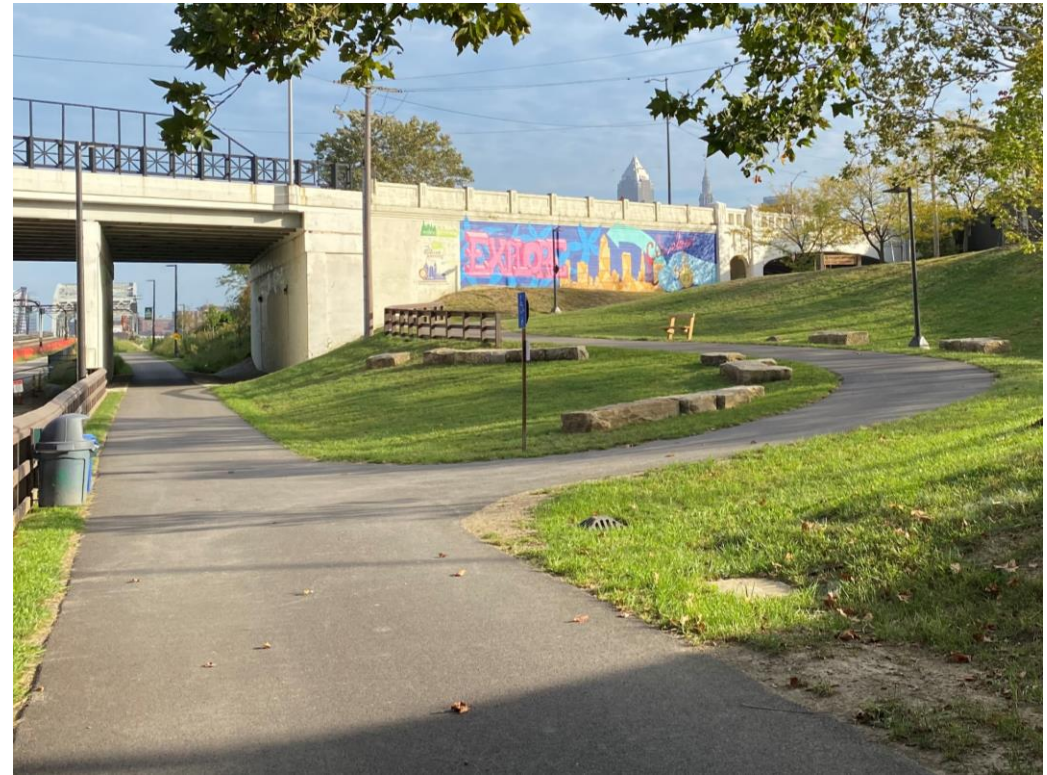

Cleveland Metroparks®

FIND YOUR PATH

Red Line Greenway – Abbey Avenue
Trailhead – Rotary Club of Cleveland

February 16, 2023

Red Line Greenway – Abbey Avenue Trailhead – Rotary Club of Cleveland

Red Line Greenway – Abbey Avenue Trailhead – Rotary Club of Cleveland

Existing Conditions

Red Line Greenway – Abbey Avenue Trailhead – Rotary Club of Cleveland

Program Elements

- 20'X25' Plaza
- Cut Stone Seat Wall
- Stairs
- (2) Bike Racks
- Re-used existing barn stone for hillside seating
- Native Plantings
- 12' High Catenary Entry Feature

Red Line Greenway – Abbey Avenue Trailhead – Rotary Club of Cleveland

Proposed Plaza

Red Line Greenway – Abbey Avenue Trailhead – Rotary Club of Cleveland

Proposed Catenary Entry Feature

Cleveland Metroparks®

FIND YOUR PATH

Red Line Greenway – Abbey Avenue
Trailhead – Rotary Club of Cleveland

February 16, 2023