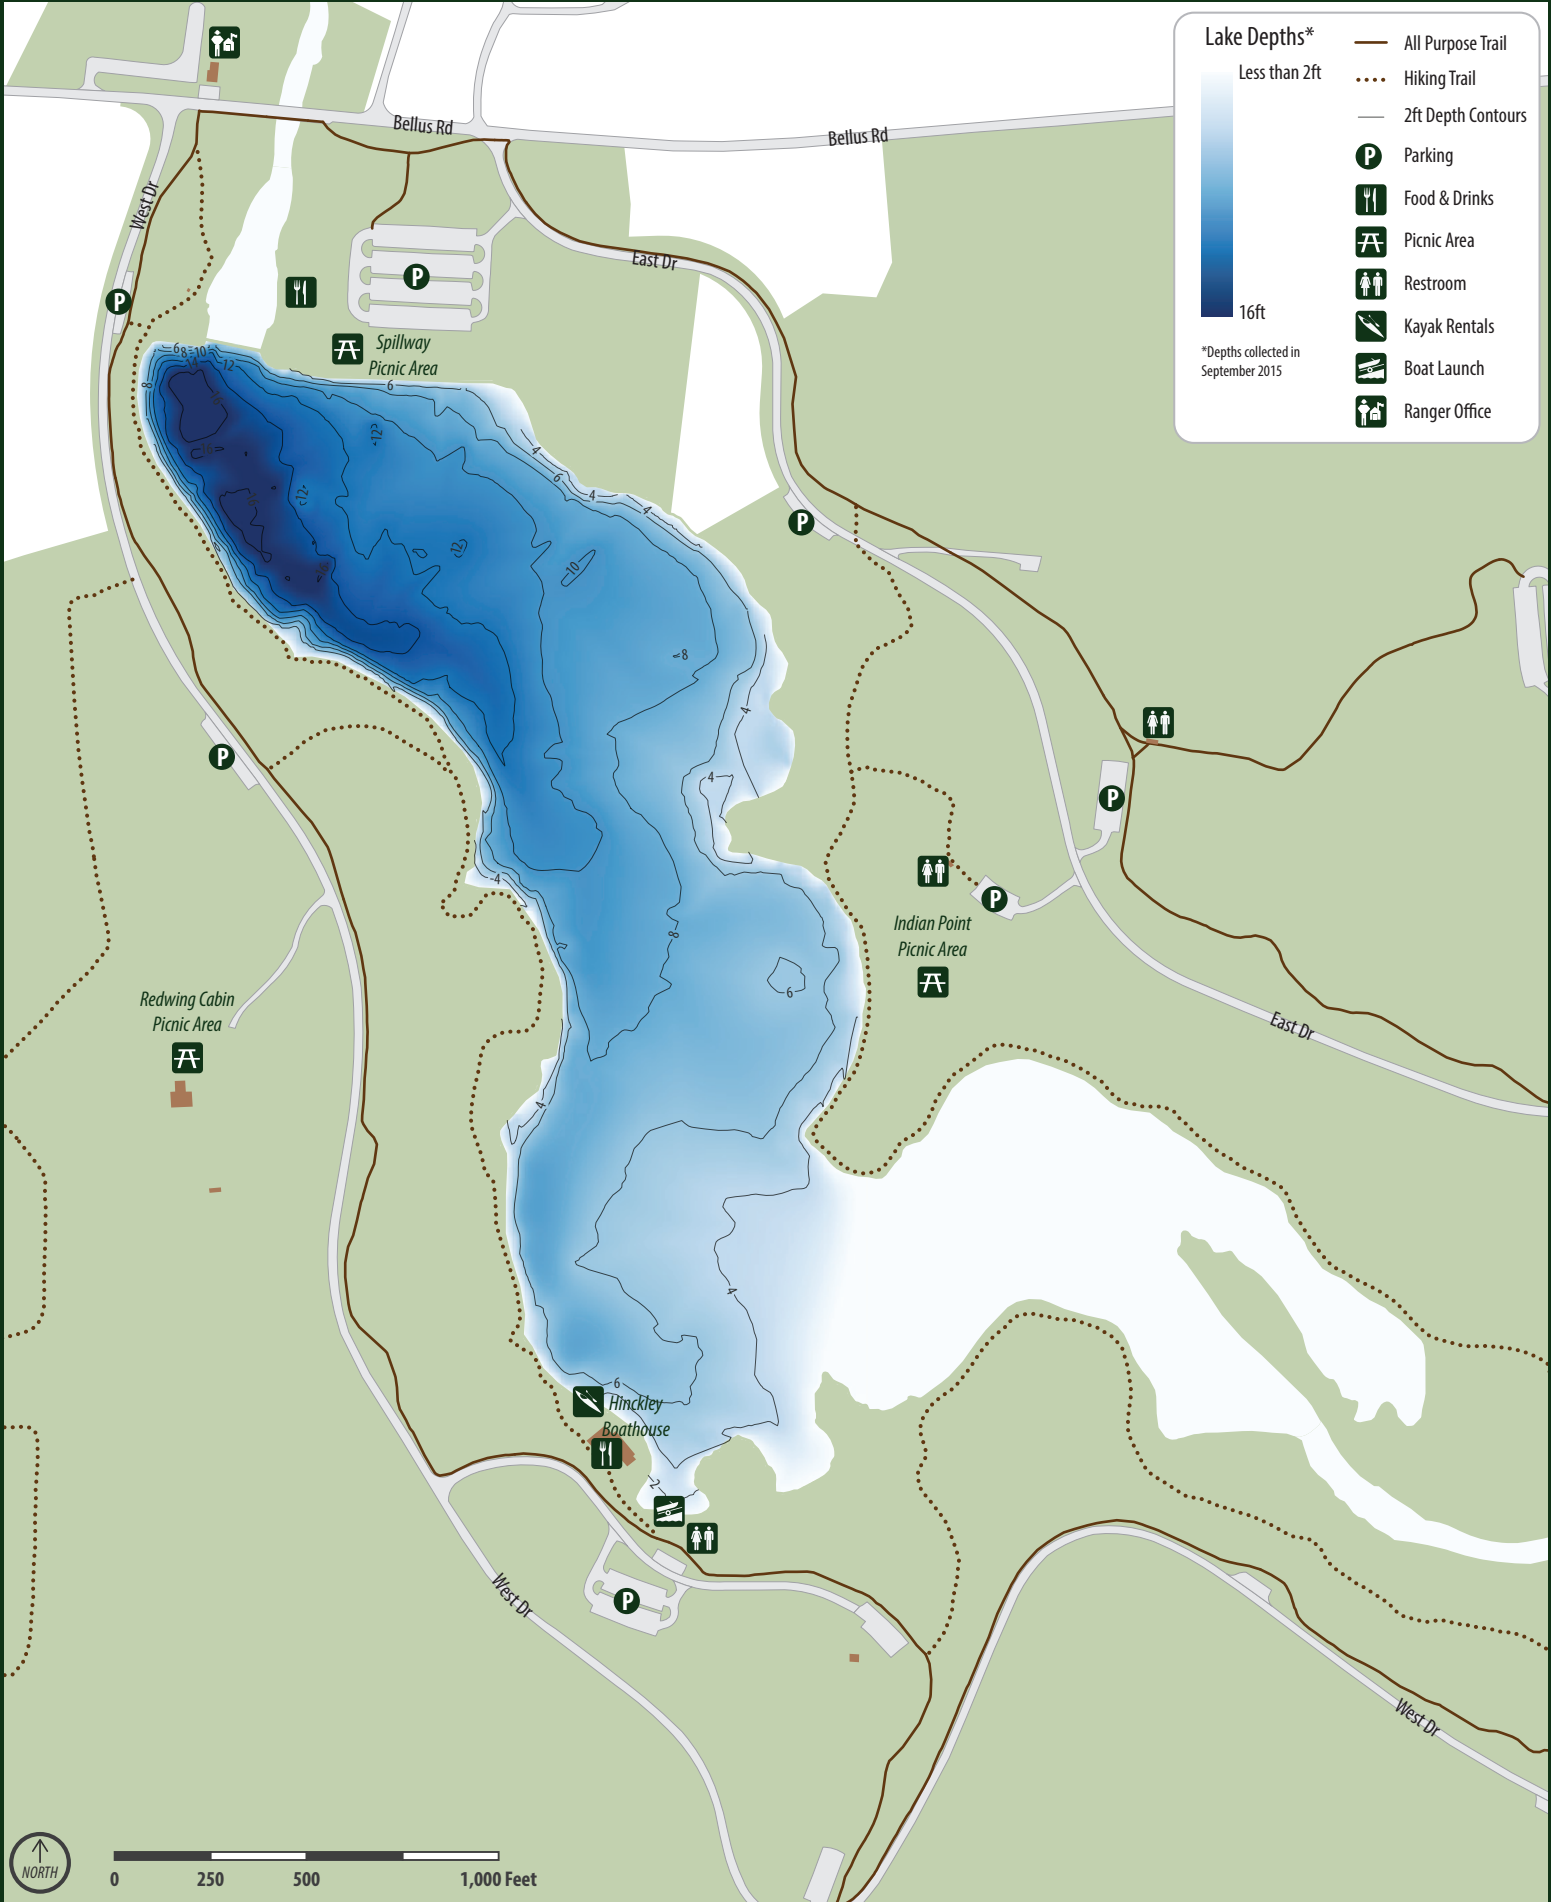

# Hinckley Lake Fishing

**Lake Depths\***

Less than 2ft

16ft

\*Depths collected in September 2015

- All Purpose Trail
- Hiking Trail
- 2ft Depth Contours
- Parking
- Food & Drinks
- Picnic Area
- Restroom
- Kayak Rentals
- Boat Launch
- Ranger Office