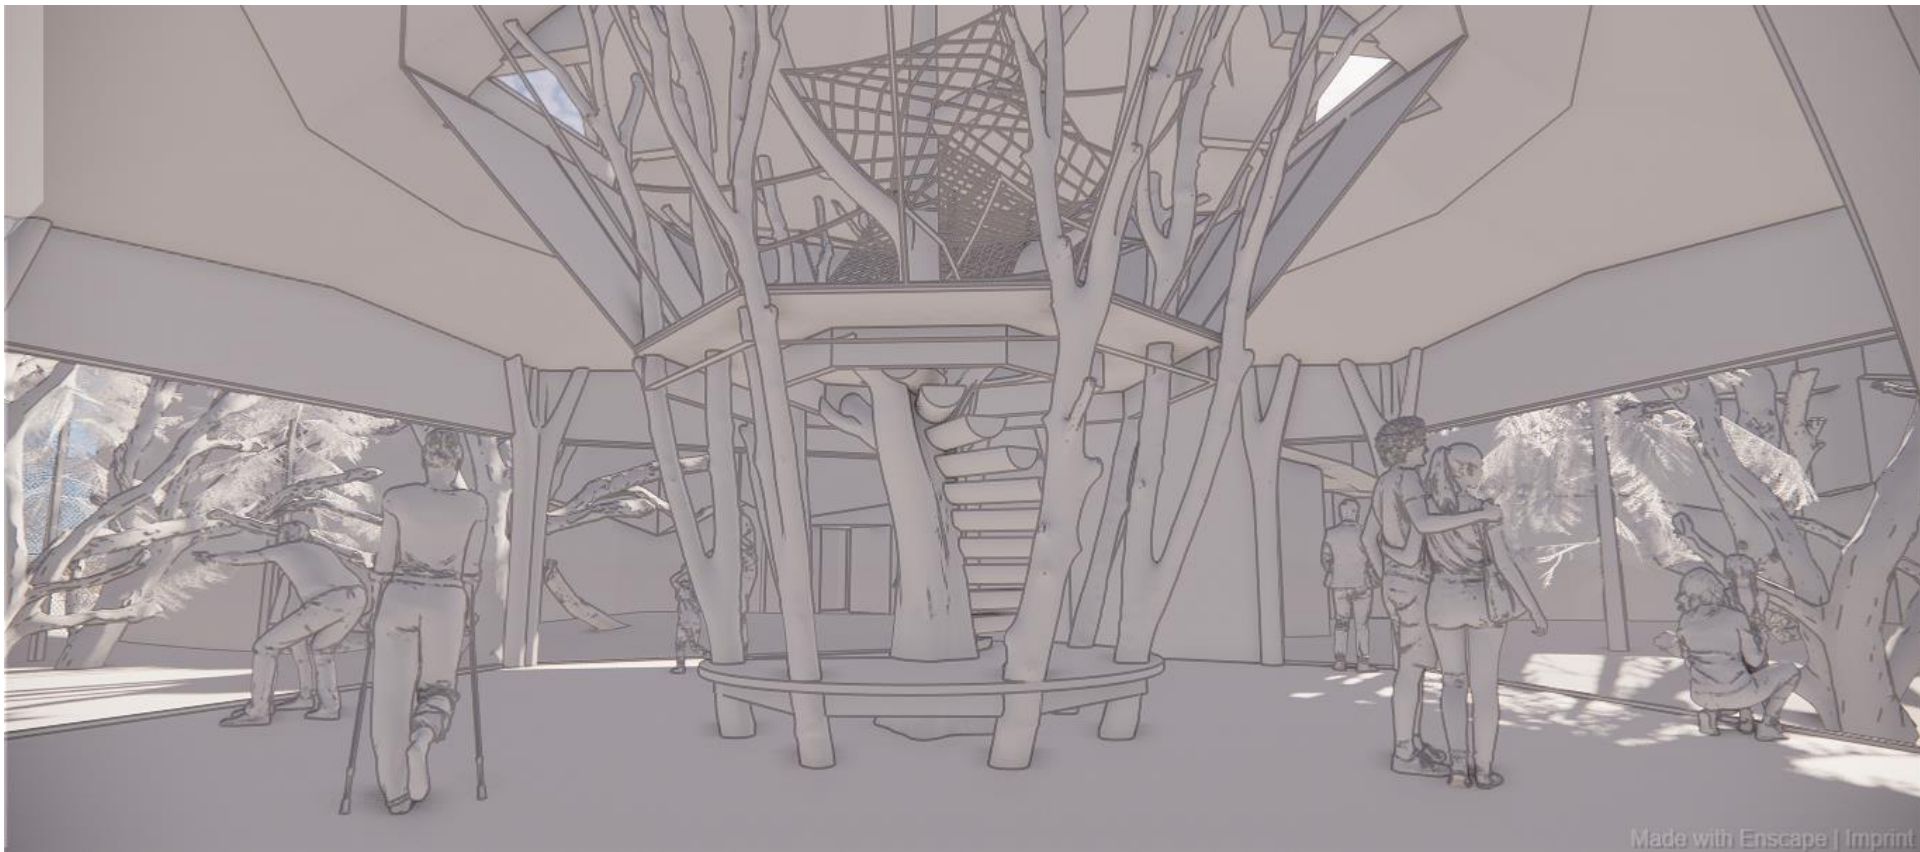

RAINFOREST DOMES REPLACEMENT

• COMPLETED 2021

PHASE I - ATRIUM ADDITION

PHASE III - GORILLA HABITAT

PHASE II - ORANGUTAN HABITAT

PROPOSED NEW FRONT ENTRANCE AND ACCESS CONTROLS

2022

Cleveland Metroparks Zoo