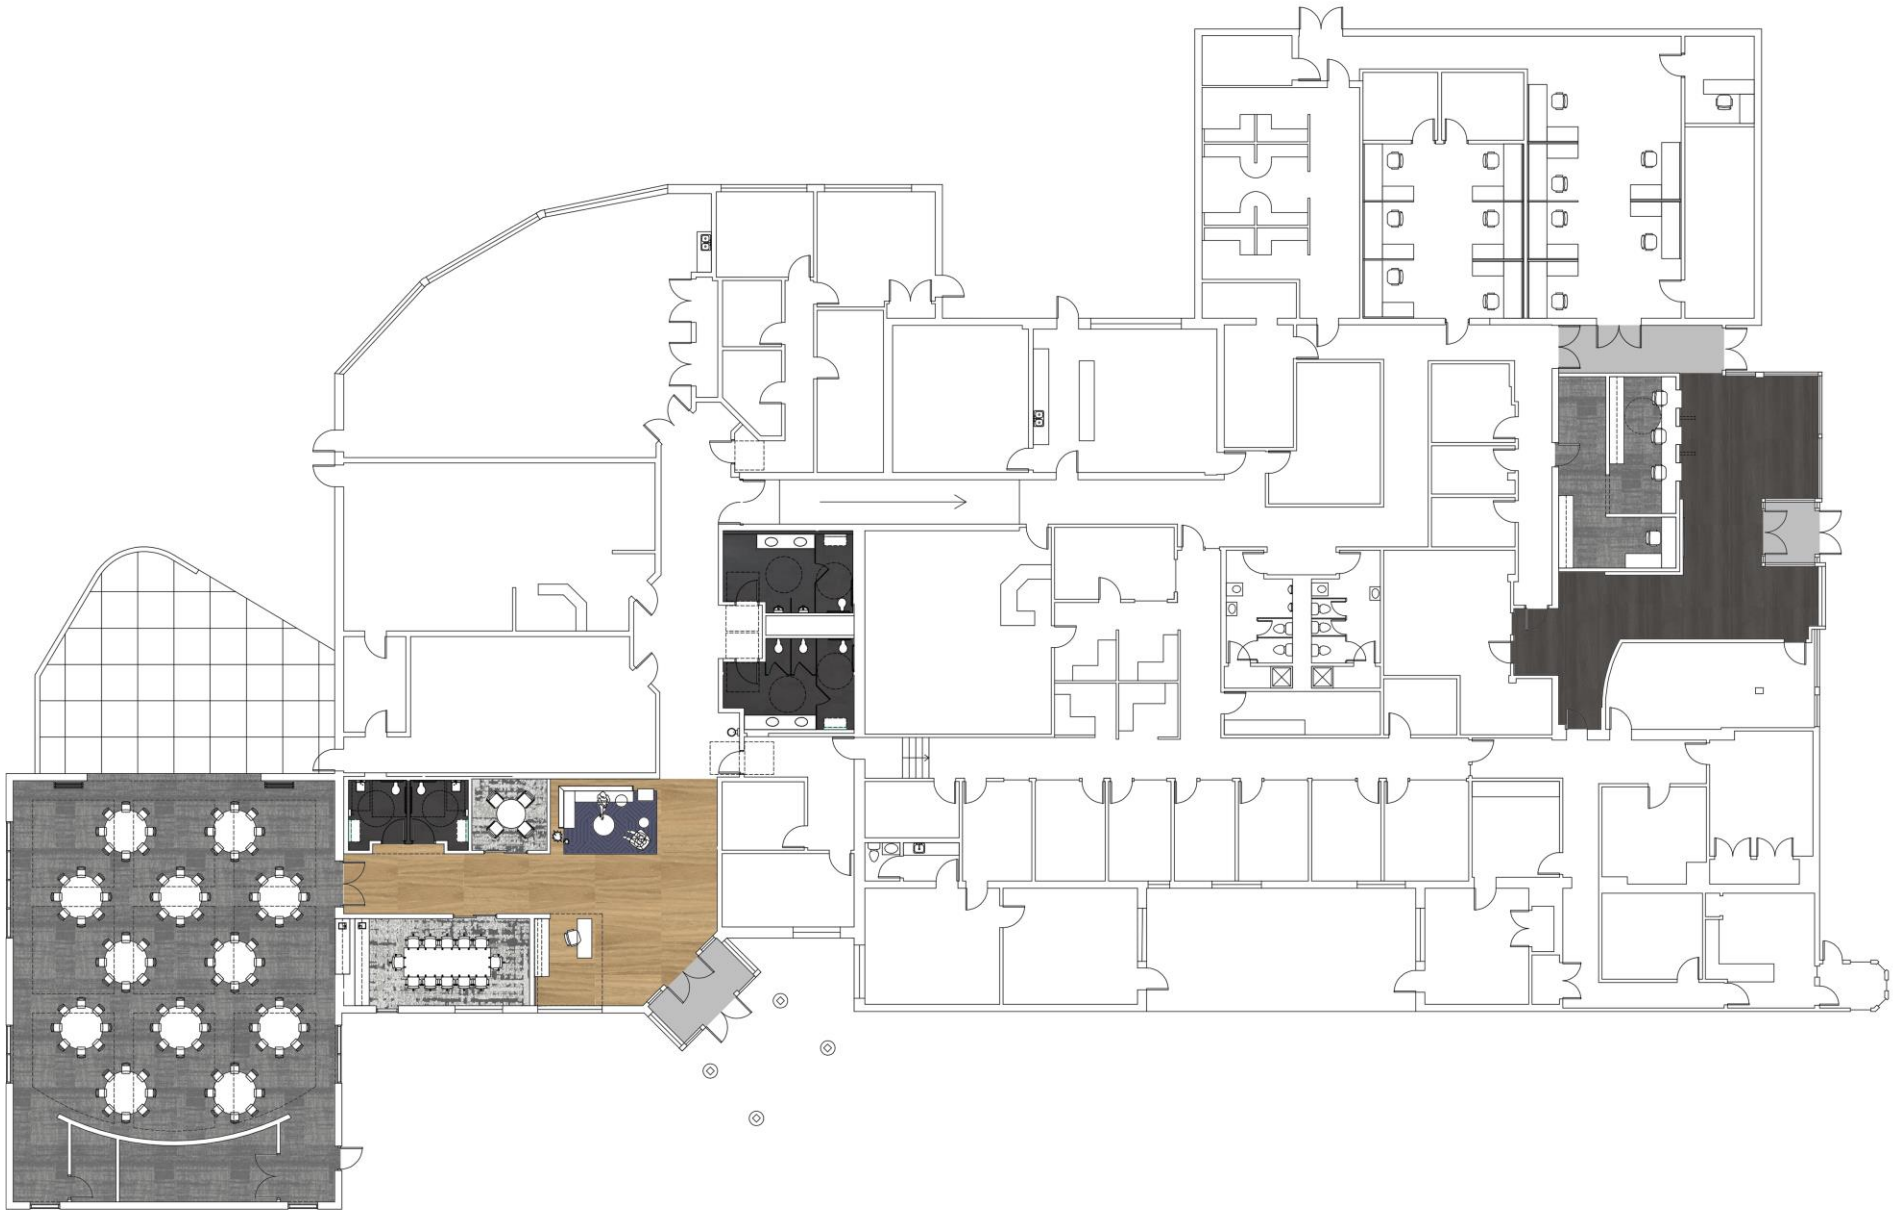

RAINFOREST DOMES REPLACEMENT

• COMPLETED 2021

PHASE I - ATRIUM ADDITION

PHASE III - GORILLA HABITAT

PHASE II - ORANGUTAN HABITAT

PROPOSED NEW FRONT ENTRANCE AND ACCESS CONTROLS

2022

Cleveland Metroparks Zoo