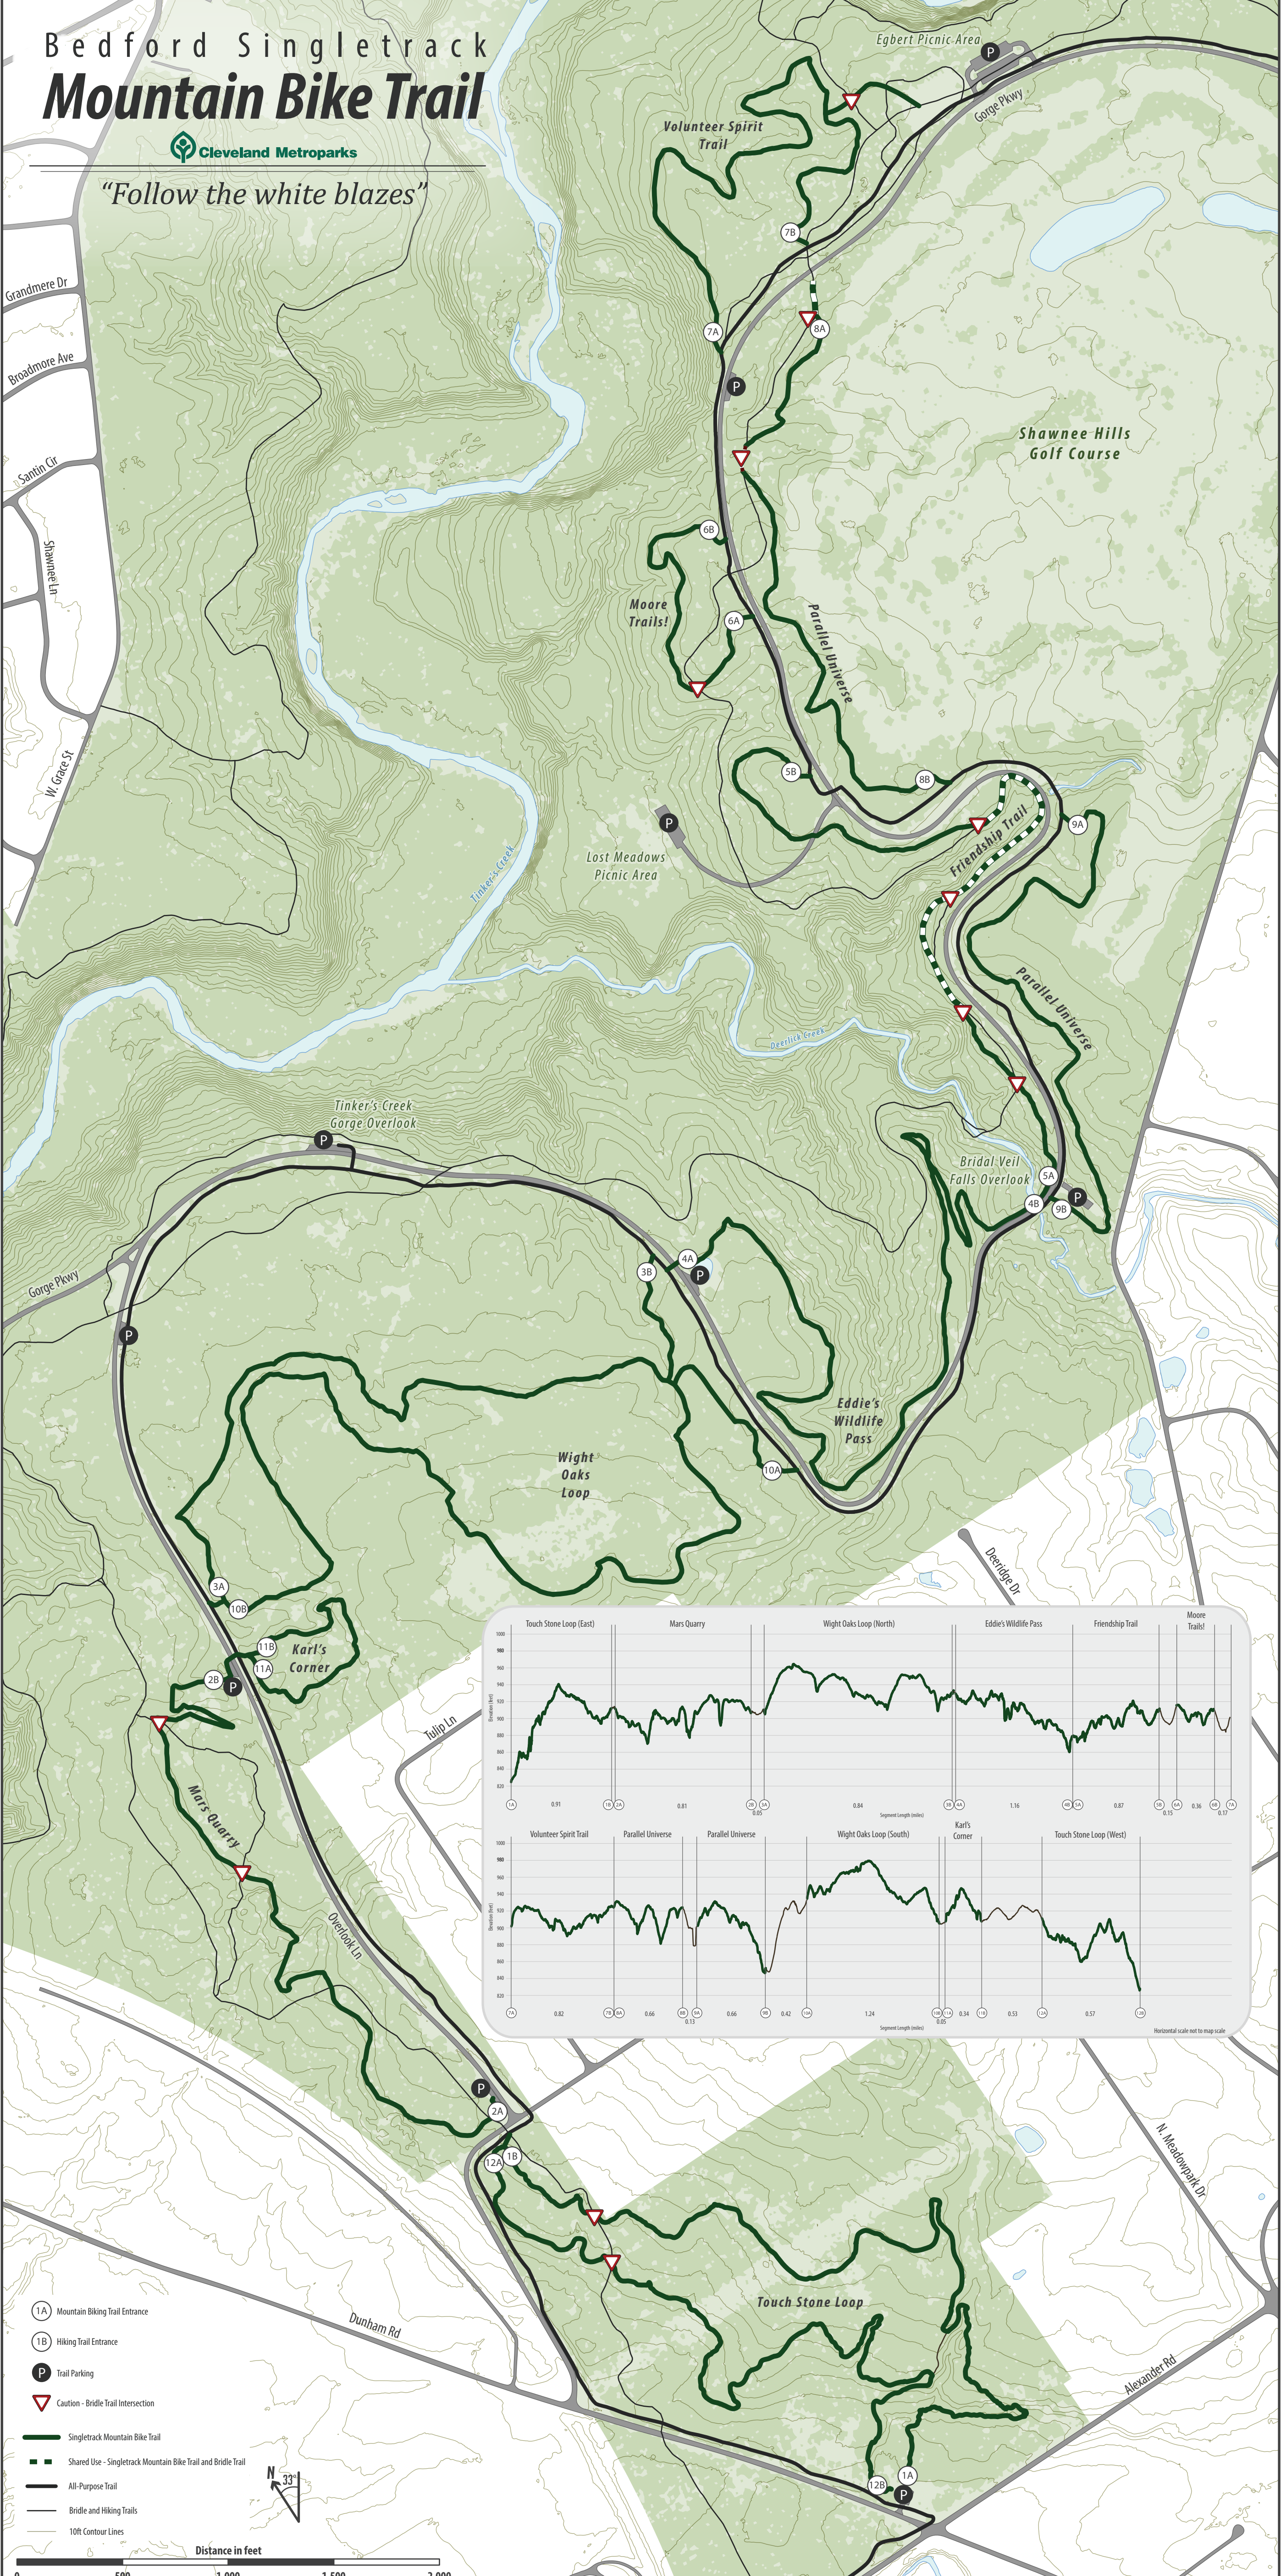

# Bedford Singletrack Mountain Bike Trail

Cleveland Metroparks

"Follow the white blazes"

- 1A Mountain Biking Trail Entrance
- 1B Hiking Trail Entrance
- P Trail Parking
- Caution - Bridle Trail Intersection

- Singletrack Mountain Bike Trail
- Shared Use - Singletrack Mountain Bike Trail and Bridle Trail
- All-Purpose Trail
- Bridle and Hiking Trails
- 10ft Contour Lines