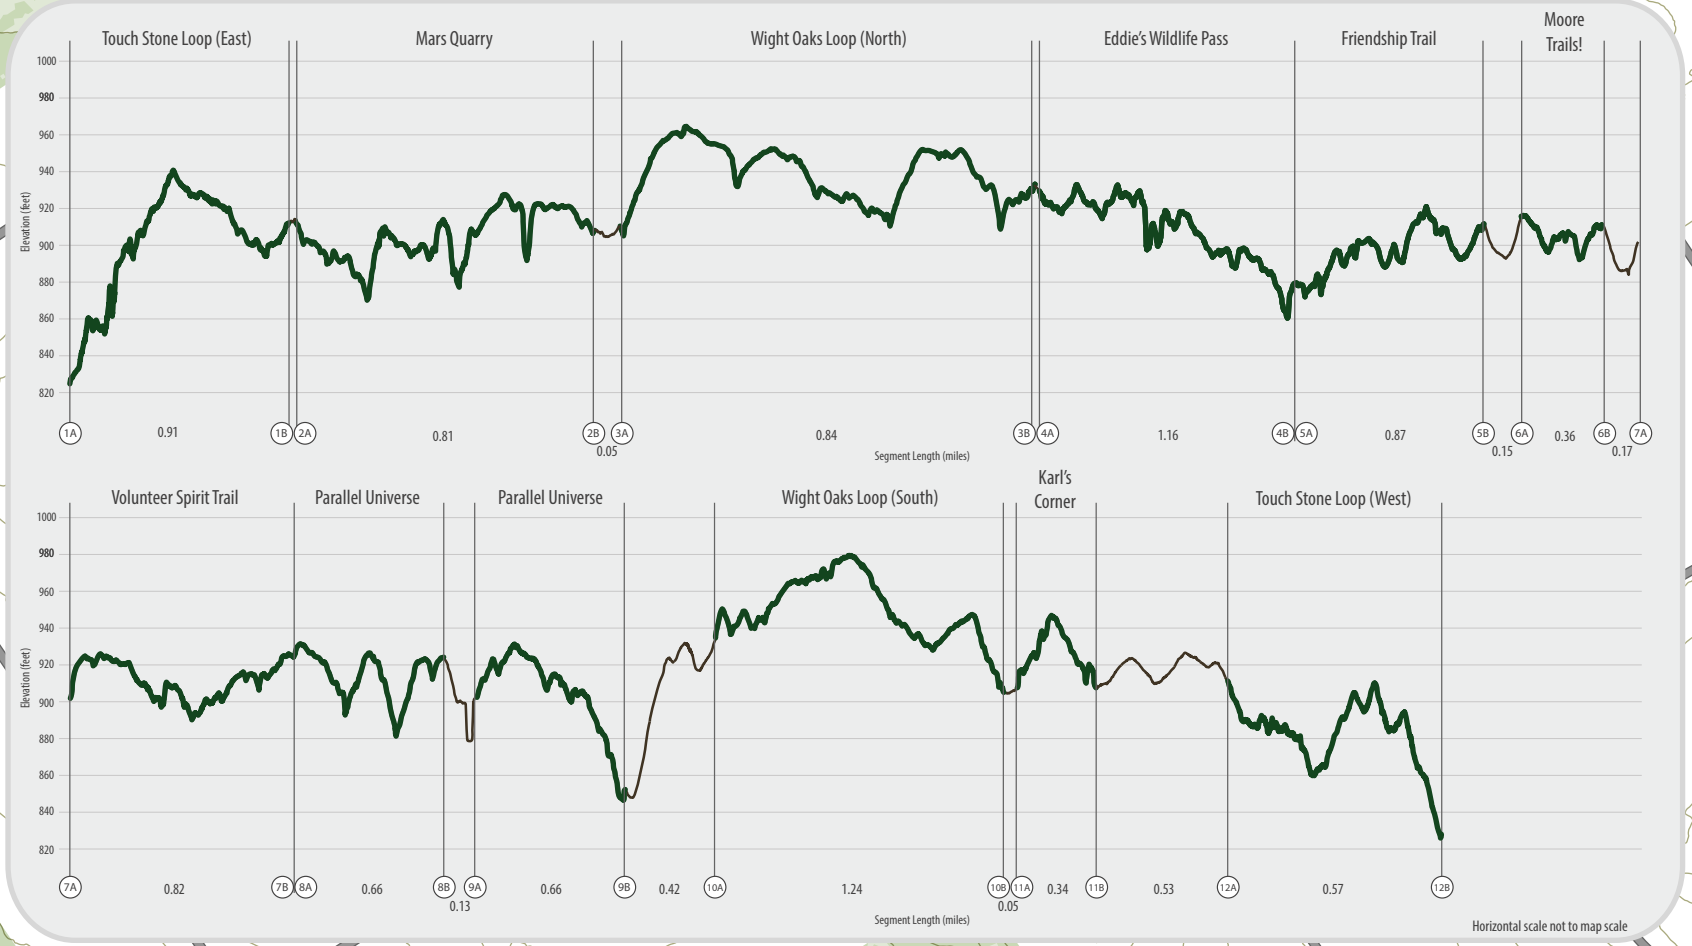

# Bedford Singletrack Mountain Bike Trail

Cleveland Metroparks

"Follow the white blazes"

- 1A Mountain Biking Trail Entrance
- 1B Hiking Trail Entrance
- P Trail Parking
- Caution - Bridle Trail Intersection

- Singletrack Mountain Bike Trail
- Shared Use - Singletrack Mountain Bike Trail and Bridle Trail
- All-Purpose Trail
- Bridle and Hiking Trails
- 10ft Contour Lines