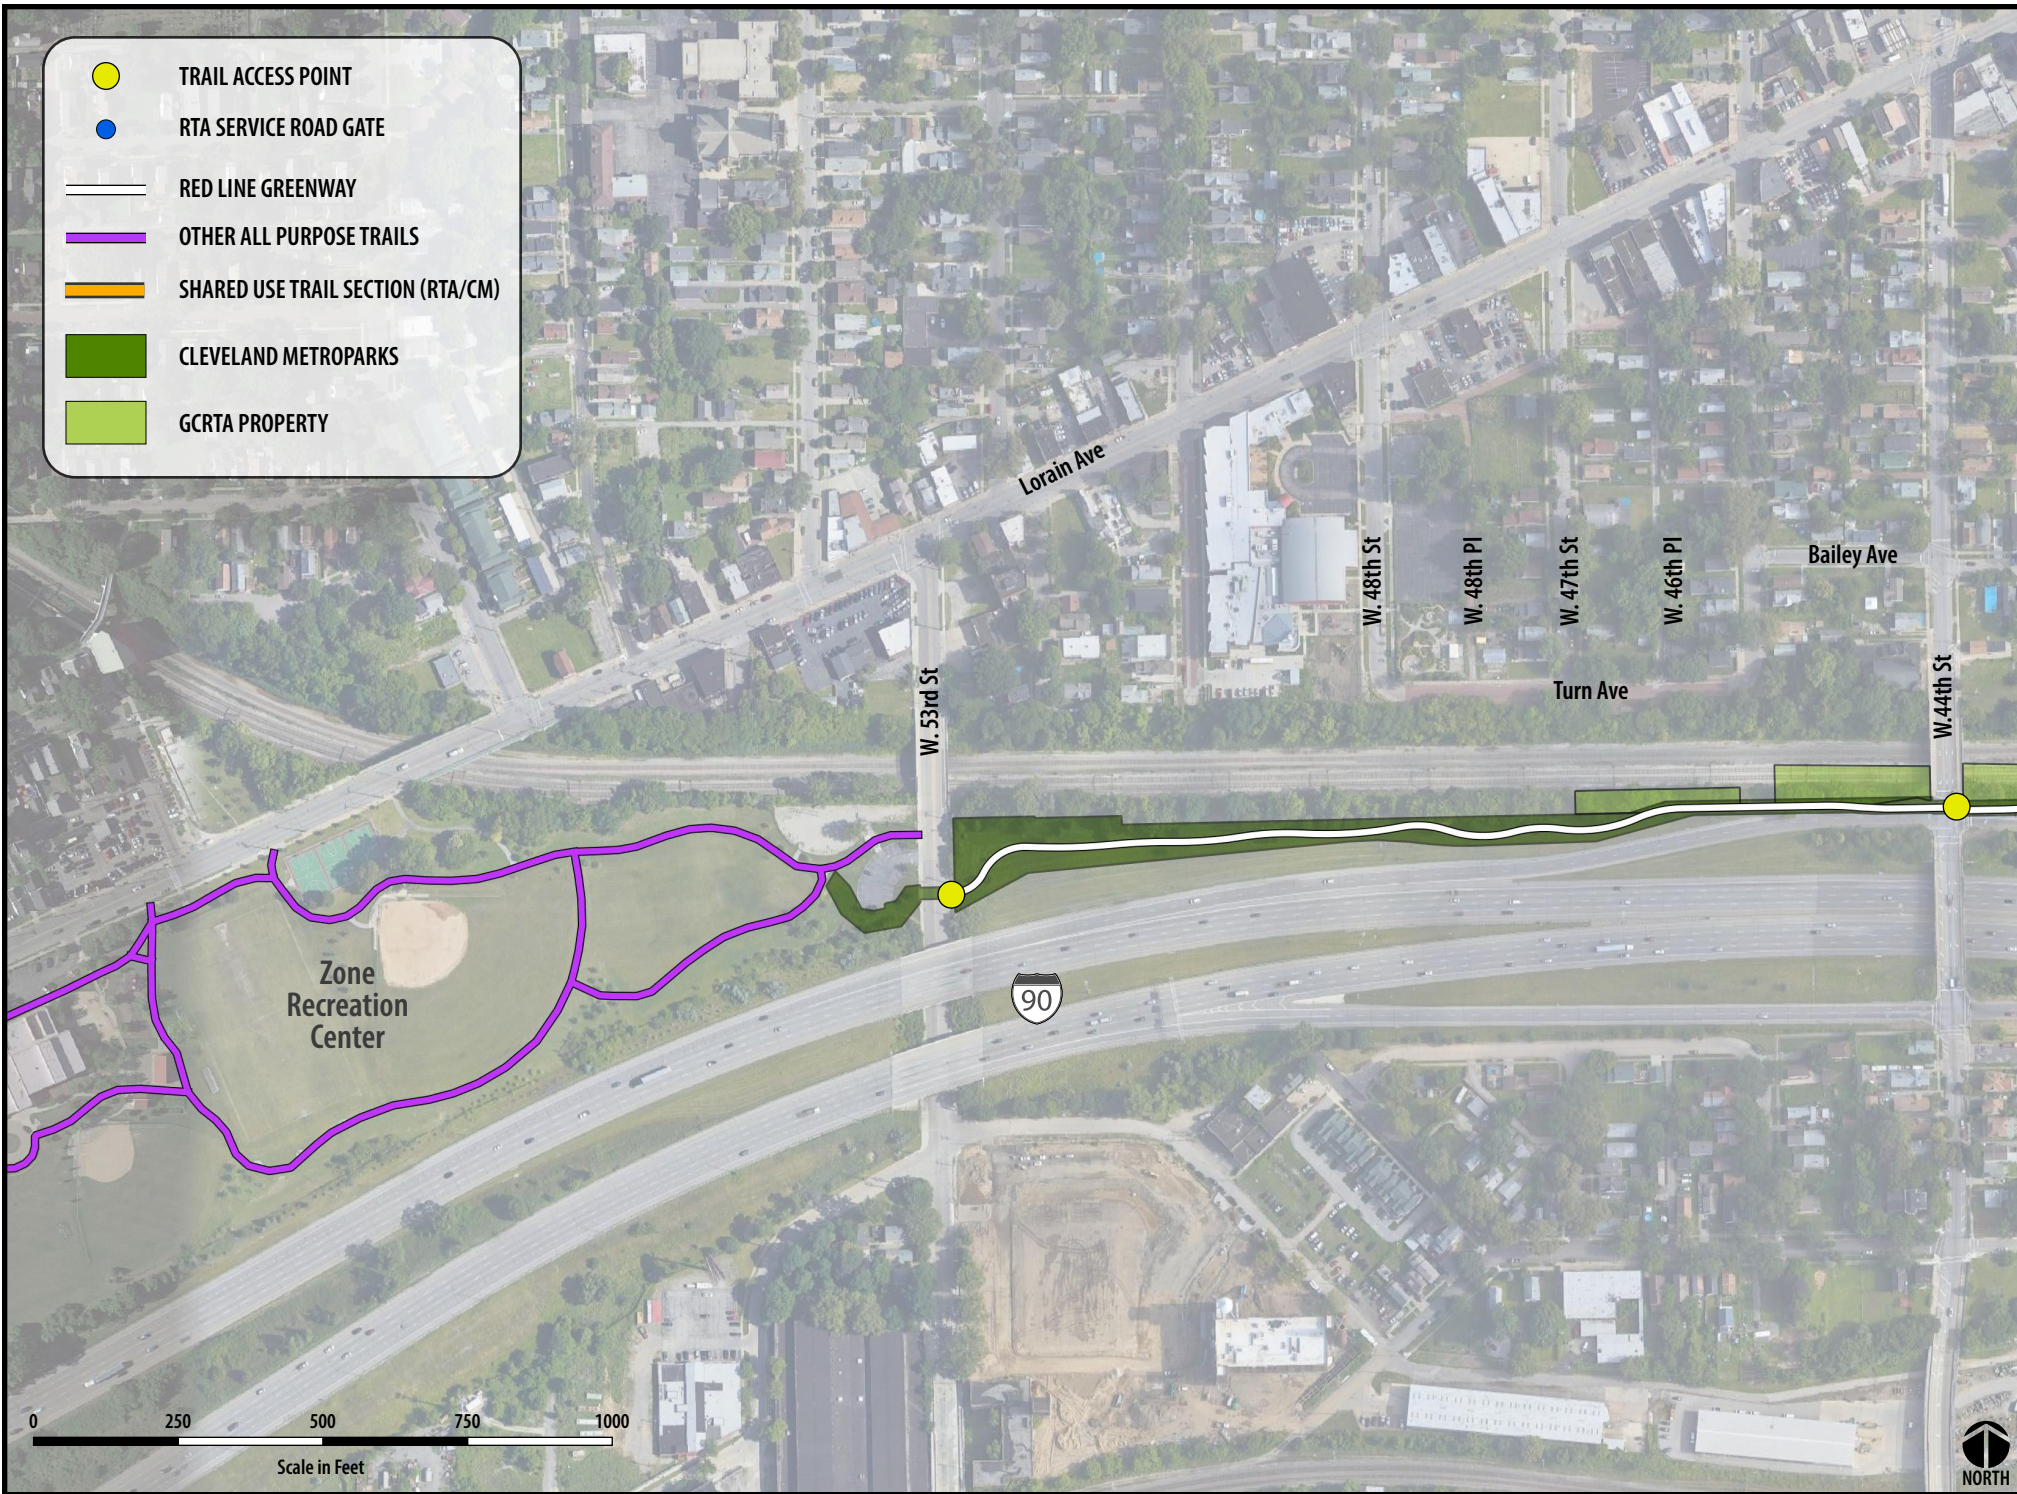

RED LINE GREENWAY - SECTION 1

CLEVELAND METROPARKS

MAY 2021

- TRAIL ACCESS POINT
- RTA SERVICE ROAD GATE
- RED LINE GREENWAY
- OTHER ALL PURPOSE TRAILS
- SHARED USE TRAIL SECTION (RTA/CM)
- CLEVELAND METROPARKS
- GCRTA PROPERTY

RED LINE GREENWAY - SECTION 2

-  TRAIL ACCESS POINT
-  RTA SERVICE ROAD GATE
-  RED LINE GREENWAY
-  OTHER ALL PURPOSE TRAILS
-  SHARED USE TRAIL SECTION (RTA/CM)
-  CLEVELAND METROPARKS
-  GCRTA PROPERTY

RED LINE GREENWAY - SECTION 3

CLEVELAND METROPARKS

MAY 2021

-  TRAIL ACCESS POINT
-  RTA SERVICE ROAD GATE
-  RED LINE GREENWAY
-  OTHER ALL PURPOSE TRAILS
-  SHARED USE TRAIL SECTION (RTA/CM)
-  CLEVELAND METROPARKS
-  GCRTA PROPERTY

RED LINE GREENWAY - SECTION 4