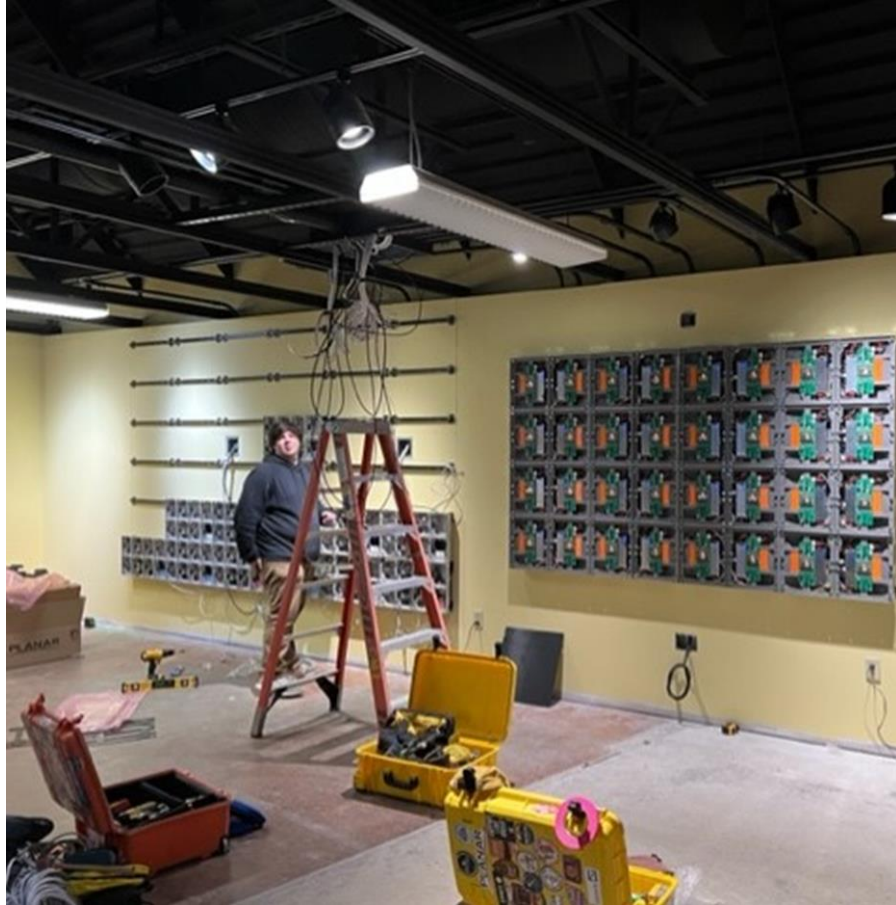

Zoo Capital Project Update
March 2023

Don and Sally Messinger Nature Innovation Station

Jack, Joseph and Morton Mandel Auditorium

Steffee Center

Food Court

PANZICA
Construction
AUTHORIZED
PERSONNEL
ONLY!

CAUTION
PLEASE KEEP
GATE CLOSED
AT ALL TIMES!

PCA Roof

Susie's Bear Hollow

Wyrwas Aluminum Foundry