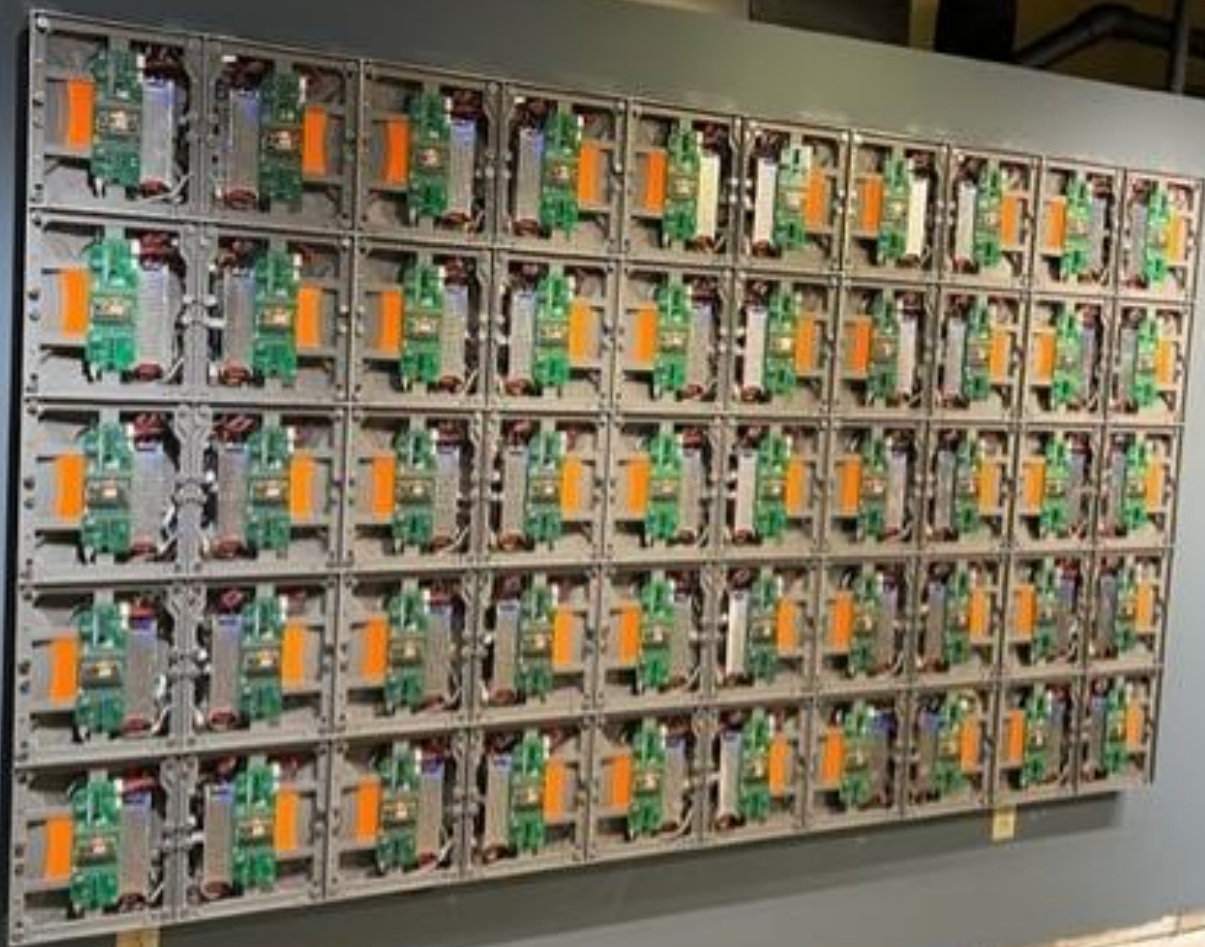

Zoo Capital Project Update
March 2023

Don and Sally Messinger Nature Innovation Station

Jack, Joseph and Morton Mandel Auditorium

Steffee Center

Food Court

PANZICA
Construction
AUTHORIZED
PERSONNEL
ONLY!

CAUTION
PLEASE KEEP
GATE CLOSED
AT ALL TIMES!

PCA Roof

Susie's Bear Hollow

Wyrwas Aluminum Foundry