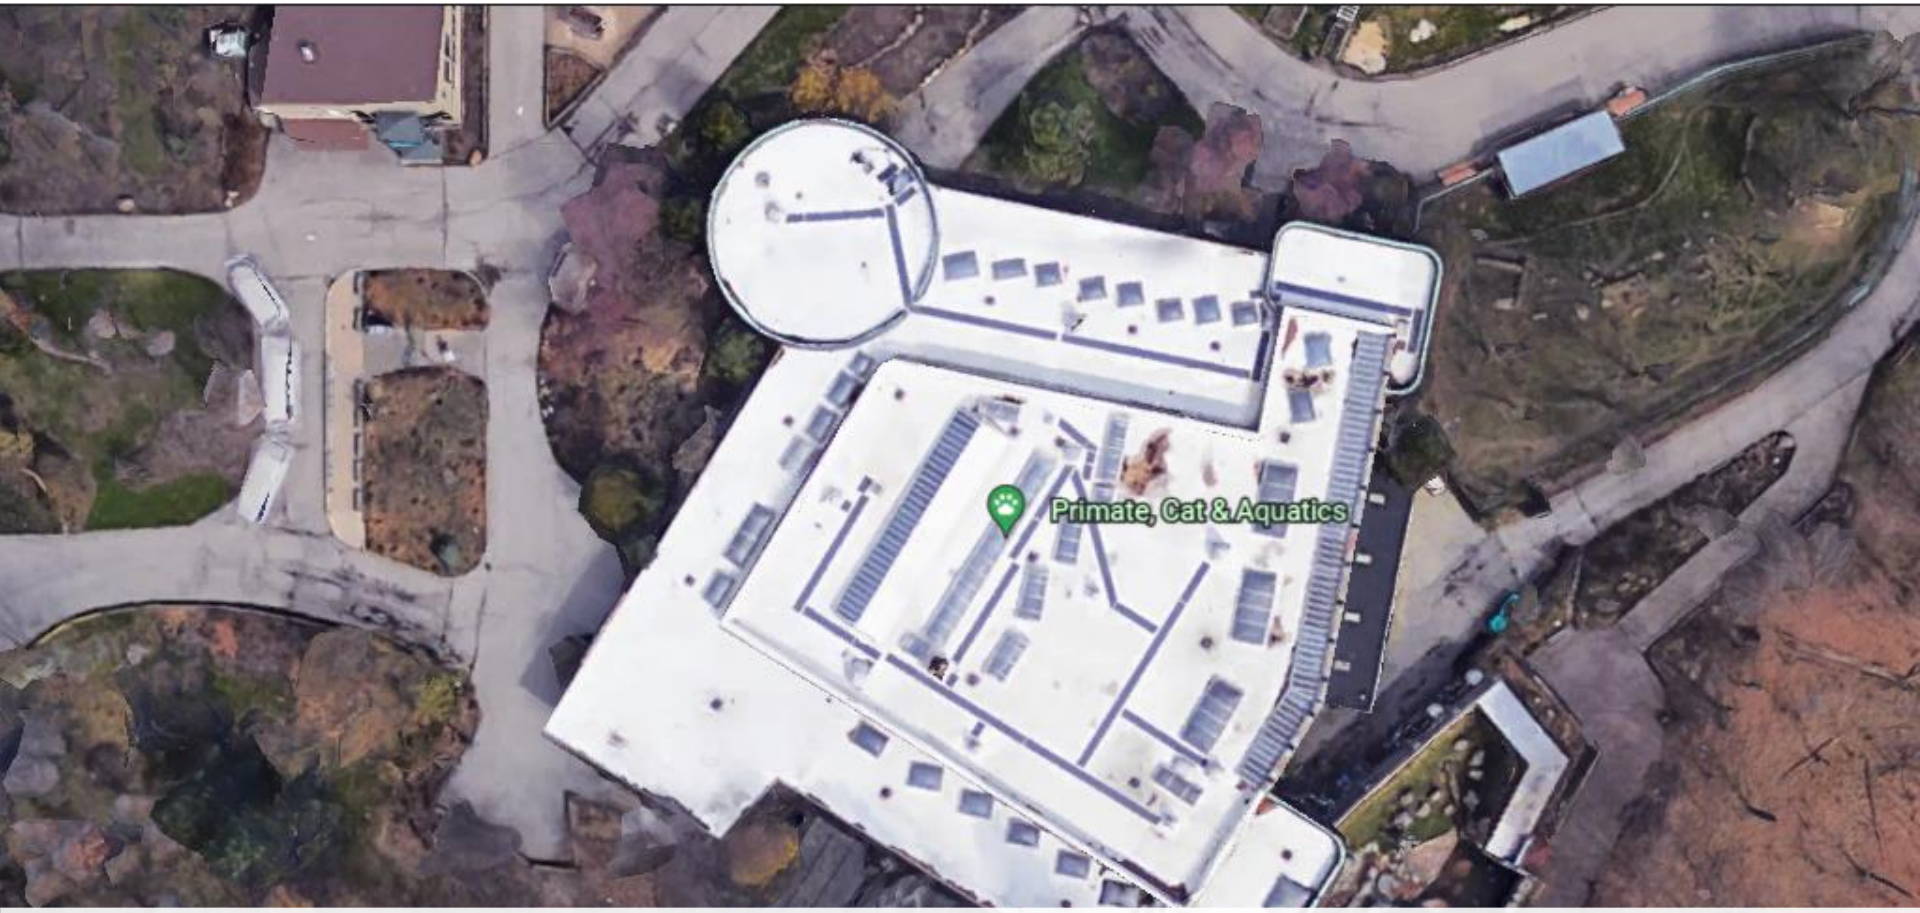

Zoo Capital Project Update
March 2023

Don and Sally Messinger Nature Innovation Station

Jack, Joseph and Morton Mandel Auditorium

Steffee Center

Food Court

PANZICA
Construction
AUTHORIZED
PERSONNEL
ONLY!

CAUTION
PLEASE KEEP
GATE CLOSED
AT ALL TIMES!

PCA Roof

Susie's Bear Hollow

Wyrwas Aluminum Foundry