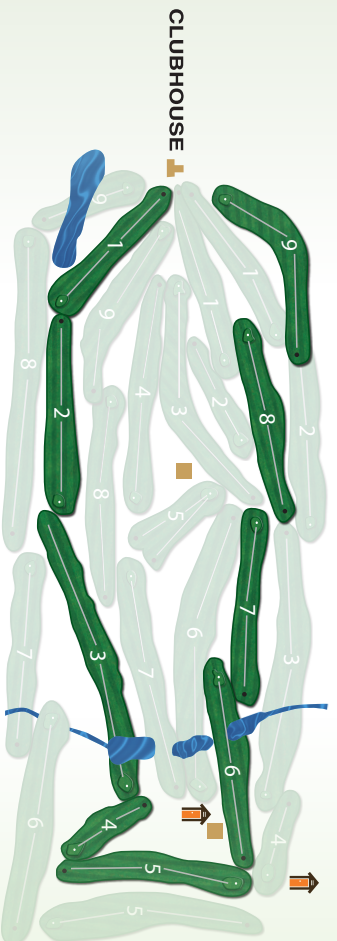

SENECA

Cleveland Metroparks
**BONUS
 ROUNDS**

PRESENTED BY
 CROSSCOUNTRY
 MORTGAGE

BALDWIN COURSE

CHIPPEWA COURSE

FURNACE RUN COURSE

KEY
 Restroom
 Shelter

FAIRWAY DISTANCE PLATES ARE MEASURED TO THE
 CENTER OF GREEN • 100 yards • 150 yards • 200 yards

FOR INFORMATION ON EVENTS AND LESSONS,
 VISIT CLEVELANDMETROPARKS.COM/GOLF.

BALDWIN COURSE

HOLE	1	2	3	4	5	6	7	8	9	OUT	HCP	NET
BLACK	365	208	480	505	162	578	470	438	417	3623		
BLUE	357	203	450	473	146	551	465	428	409	3482		
GREEN	328	199	417	447	137	525	449	386	376	3264		
GREEN / RED	▲	▼	▼	▲	▲	▼	▼	▼	▲	2972		
RED	247	179	388	411	130	459	351	307	336	2808		
YELLOW	159	173	111	111	122	130	179	120	95	1200		
PAR	4	3	4	5	3	5	4	4	4	36		
HANDICAP	7	6	2	9	8	3	1	4	5			

YOUR POSITION ON THE COURSE IS DIRECTLY BEHIND THE GROUP IN FRONT OF YOU. PLEASE PLAY READY GOLF.

CHIPPEWA COURSE

HOLE	1	2	3	4	5	6	7	8	9	OUT	HCP	NET
BLACK	300	364	613	196	390	354	450	411	360	3438		
BLUE	290	349	571	185	370	322	384	378	351	3200		
GREEN	280	304	555	171	355	293	373	368	326	3025		
GREEN / RED	▼	▲	▼	▼	▼	▲	▲	▼	▲	2832		
RED	223	292	493	157	339	248	338	324	319	2733		
YELLOW	143	131	113	150	90	95	211	90	160	1183		
PAR	4	4	5	3	4	4	4	4	4	36		
HANDICAP	9	7	3	6	1	8	5	4	2			

YOUR POSITION ON THE COURSE IS DIRECTLY BEHIND THE GROUP IN FRONT OF YOU. PLEASE PLAY READY GOLF.

FURNACE RUN COURSE

HOLE	1	2	3	4	5	6	7	8	9	OUT	HCP	NET
BLACK	345	368	508	154	464	444	437	603	213	3536		
BLUE	337	316	500	149	423	435	408	594	189	3351		
GREEN	305	297	467	128	393	401	397	555	170	3113		
GREEN / RED	▲	▲	▼	▲	▼	▼	▼	▲	▼	2958		
RED	296	248	449	122	358	366	343	543	157	2882		
YELLOW	116	106	123	117	99	127	95	229	122	1134		
PAR	4	4	5	3	4	4	4	5	3	36		
HANDICAP	9	7	3	8	5	1	2	4	6			