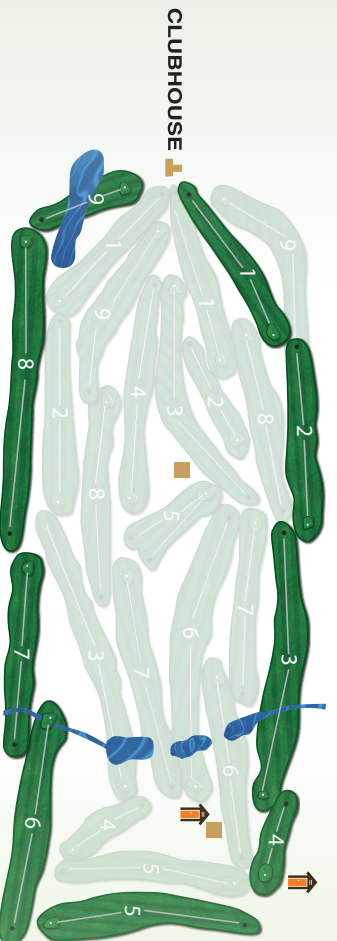

SENECA

Cleveland Metroparks
**BONUS
 ROUNDS**

PRESENTED BY
 CROSSCOUNTRY
 MORTGAGE

BALDWIN COURSE

CHIPPEWA COURSE

FURNACE RUN COURSE

KEY
 Restroom
 Shelter

FAIRWAY DISTANCE PLATES ARE MEASURED TO THE
 CENTER OF GREEN • 100 yards • 150 yards • 200 yards

FOR INFORMATION ON EVENTS AND LESSONS,
 VISIT CLEVELANDMETROPARKS.COM/GOLF.

BALDWIN COURSE

HOLE	1	2	3	4	5	6	7	8	9	OUT	HCP	NET
BLACK	365	208	480	505	162	578	470	438	417	3623		
BLUE	357	203	450	473	146	551	465	428	409	3482		
GREEN	328	199	417	447	137	525	449	386	376	3264		
GREEN / RED	▲	▼	▼	▲	▲	▼	▼	▼	▲	2972		
RED	247	179	388	411	130	459	351	307	336	2808		
YELLOW	159	173	111	111	122	130	179	120	95	1200		
PAR	4	3	4	5	3	5	4	4	4	36		
HANDICAP	7	6	2	9	8	3	1	4	5			

YOUR POSITION ON THE COURSE IS DIRECTLY BEHIND THE GROUP IN FRONT OF YOU. PLEASE PLAY READY GOLF.

CHIPPEWA COURSE

HOLE	1	2	3	4	5	6	7	8	9	OUT	HCP	NET
BLACK	300	364	613	196	390	354	450	411	360	3438		
BLUE	290	349	571	185	370	322	384	378	351	3200		
GREEN	280	304	555	171	355	293	373	368	326	3025		
GREEN / RED	▼	▲	▼	▼	▼	▲	▲	▼	▲	2832		
RED	223	292	493	157	339	248	338	324	319	2733		
YELLOW	143	131	113	150	90	95	211	90	160	1183		
PAR	4	4	5	3	4	4	4	4	4	36		
HANDICAP	9	7	3	6	1	8	5	4	2			

YOUR POSITION ON THE COURSE IS DIRECTLY BEHIND THE GROUP IN FRONT OF YOU. PLEASE PLAY READY GOLF.

FURNACE RUN COURSE

HOLE	1	2	3	4	5	6	7	8	9	OUT	HCP	NET
BLACK	345	368	508	154	464	444	437	603	213	3536		
BLUE	337	316	500	149	423	435	408	594	189	3351		
GREEN	305	297	467	128	393	401	397	555	170	3113		
GREEN / RED	▲	▲	▼	▲	▼	▼	▼	▲	▼	2958		
RED	296	248	449	122	358	366	343	543	157	2882		
YELLOW	116	106	123	117	99	127	95	229	122	1134		
PAR	4	4	5	3	4	4	4	5	3	36		
HANDICAP	9	7	3	8	5	1	2	4	6			