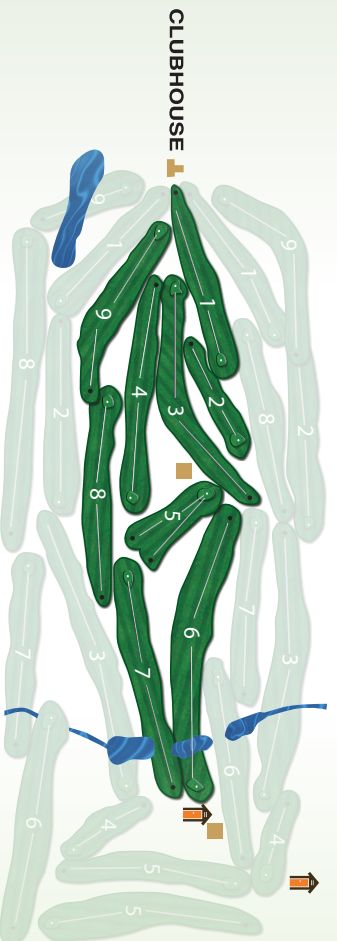

SENECA

Cleveland Metroparks
**BONUS
 ROUNDS**

PRESENTED BY
 CROSSCOUNTRY
 MORTGAGE

BALDWIN COURSE

CHIPPEWA COURSE

FURNACE RUN COURSE

KEY
 Restroom
 Shelter

FAIRWAY DISTANCE PLATES ARE MEASURED TO THE
 CENTER OF GREEN • 100 yards • 150 yards • 200 yards

FOR INFORMATION ON EVENTS AND LESSONS,
 VISIT CLEVELANDMETROPARKS.COM/GOLF.

BALDWIN COURSE

HOLE	1	2	3	4	5	6	7	8	9	OUT	HCP	NET
BLACK	365	208	480	505	162	578	470	438	417	3623		
BLUE	357	203	450	473	146	551	465	428	409	3482		
GREEN	328	199	417	447	137	525	449	386	376	3264		
GREEN / RED	▲	▼	▼	▲	▲	▼	▼	▼	▲	2972		
RED	247	179	388	411	130	459	351	307	336	2808		
YELLOW	159	173	111	111	122	130	179	120	95	1200		
PAR	4	3	4	5	3	5	4	4	4	36		
HANDICAP	7	6	2	9	8	3	1	4	5			

YOUR POSITION ON THE COURSE IS DIRECTLY BEHIND THE GROUP IN FRONT OF YOU. PLEASE PLAY READY GOLF.

CHIPPEWA COURSE

HOLE	1	2	3	4	5	6	7	8	9	OUT	HCP	NET
BLACK	300	364	613	196	390	354	450	411	360	3438		
BLUE	290	349	571	185	370	322	384	378	351	3200		
GREEN	280	304	555	171	355	293	373	368	326	3025		
GREEN / RED	▼	▲	▼	▼	▼	▲	▲	▼	▲	2832		
RED	223	292	493	157	339	248	338	324	319	2733		
YELLOW	143	131	113	150	90	95	211	90	160	1183		
PAR	4	4	5	3	4	4	4	4	4	36		
HANDICAP	9	7	3	6	1	8	5	4	2			

YOUR POSITION ON THE COURSE IS DIRECTLY BEHIND THE GROUP IN FRONT OF YOU. PLEASE PLAY READY GOLF.

FURNACE RUN COURSE

HOLE	1	2	3	4	5	6	7	8	9	OUT	HCP	NET
BLACK	345	368	508	154	464	444	437	603	213	3536		
BLUE	337	316	500	149	423	435	408	594	189	3351		
GREEN	305	297	467	128	393	401	397	555	170	3113		
GREEN / RED	▲	▲	▼	▲	▼	▼	▼	▲	▼	2958		
RED	296	248	449	122	358	366	343	543	157	2882		
YELLOW	116	106	123	117	99	127	95	229	122	1134		
PAR	4	4	5	3	4	4	4	5	3	36		
HANDICAP	9	7	3	8	5	1	2	4	6			