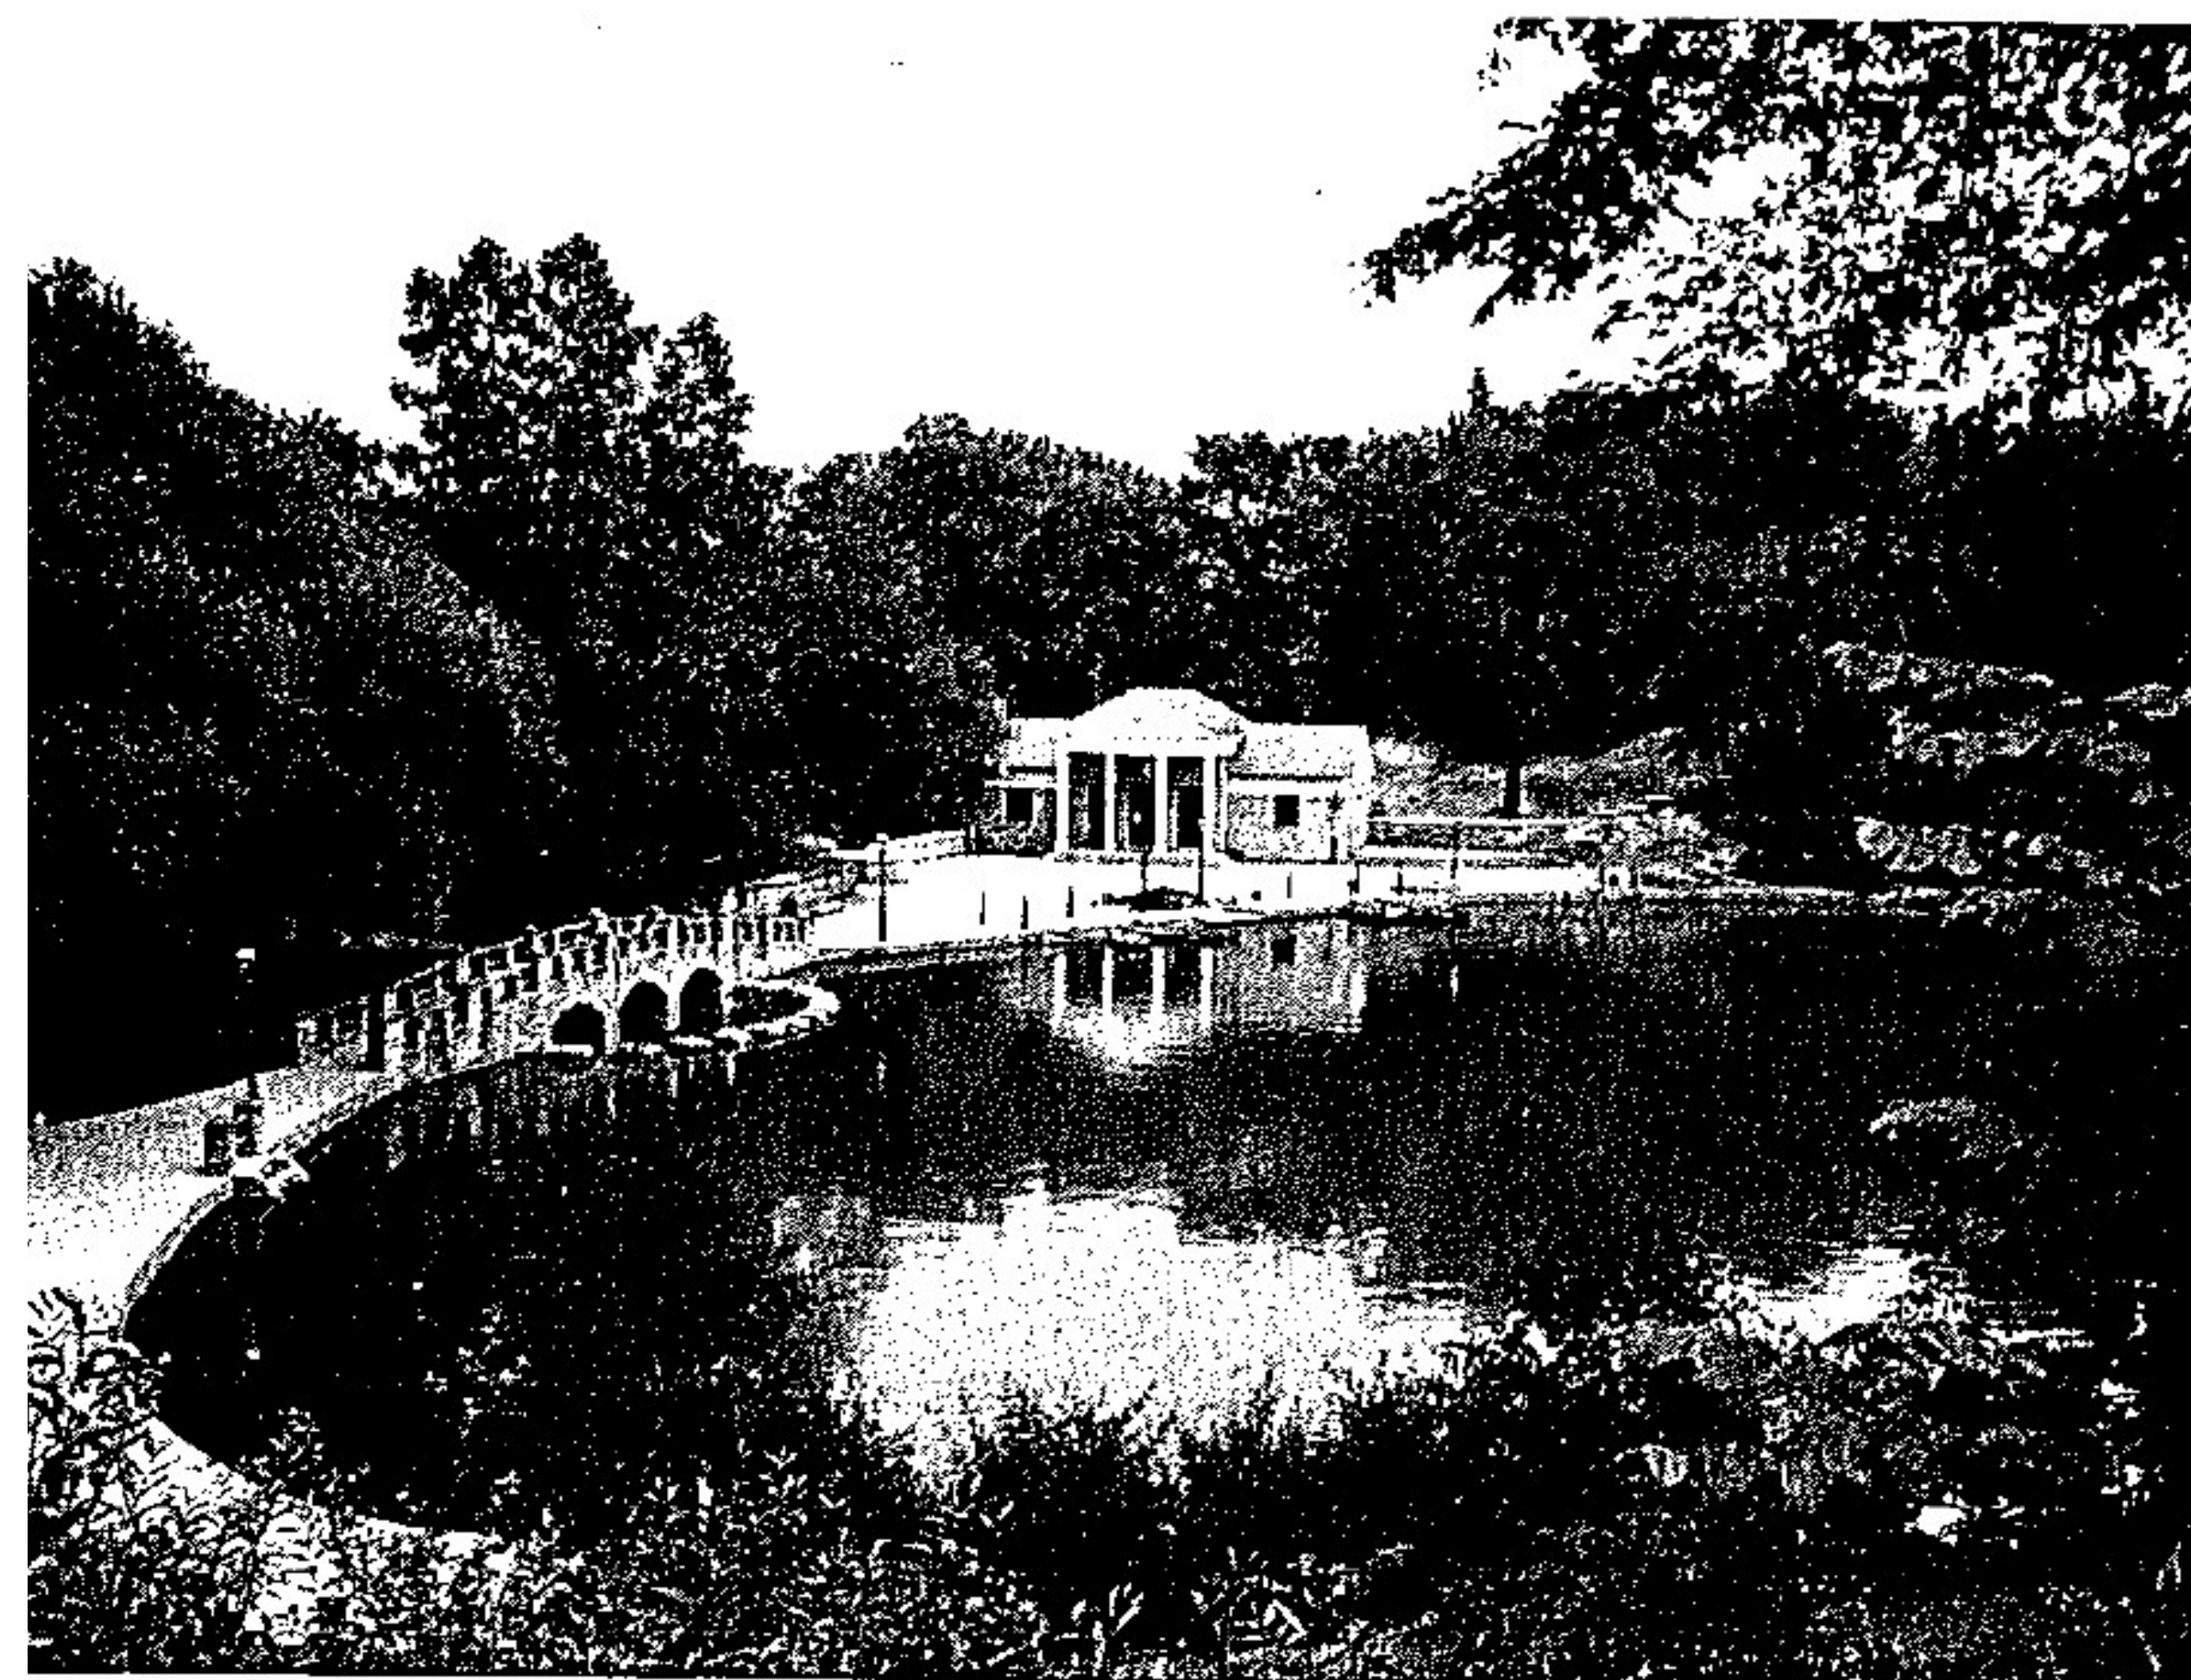

1947

1913

Scan to find out more about the restoration at Garfield Pond

1911

*Drive in Garfield Park, Cleveland, Ohio.*

1929

Scan to find out more about the restoration at Garfield Pond

1970

PARKS & RECREATION

AUGUST, 1940

BOATHOUSE IN GARFIELD PARK

newly completed boathouse and comfort station in lower lake area. Showing footbridge and dam for lower lake.

Scan to find out more about the restoration at Garfield Pond

1939

1940

Scan to find out more about the restoration at Garfield Pond