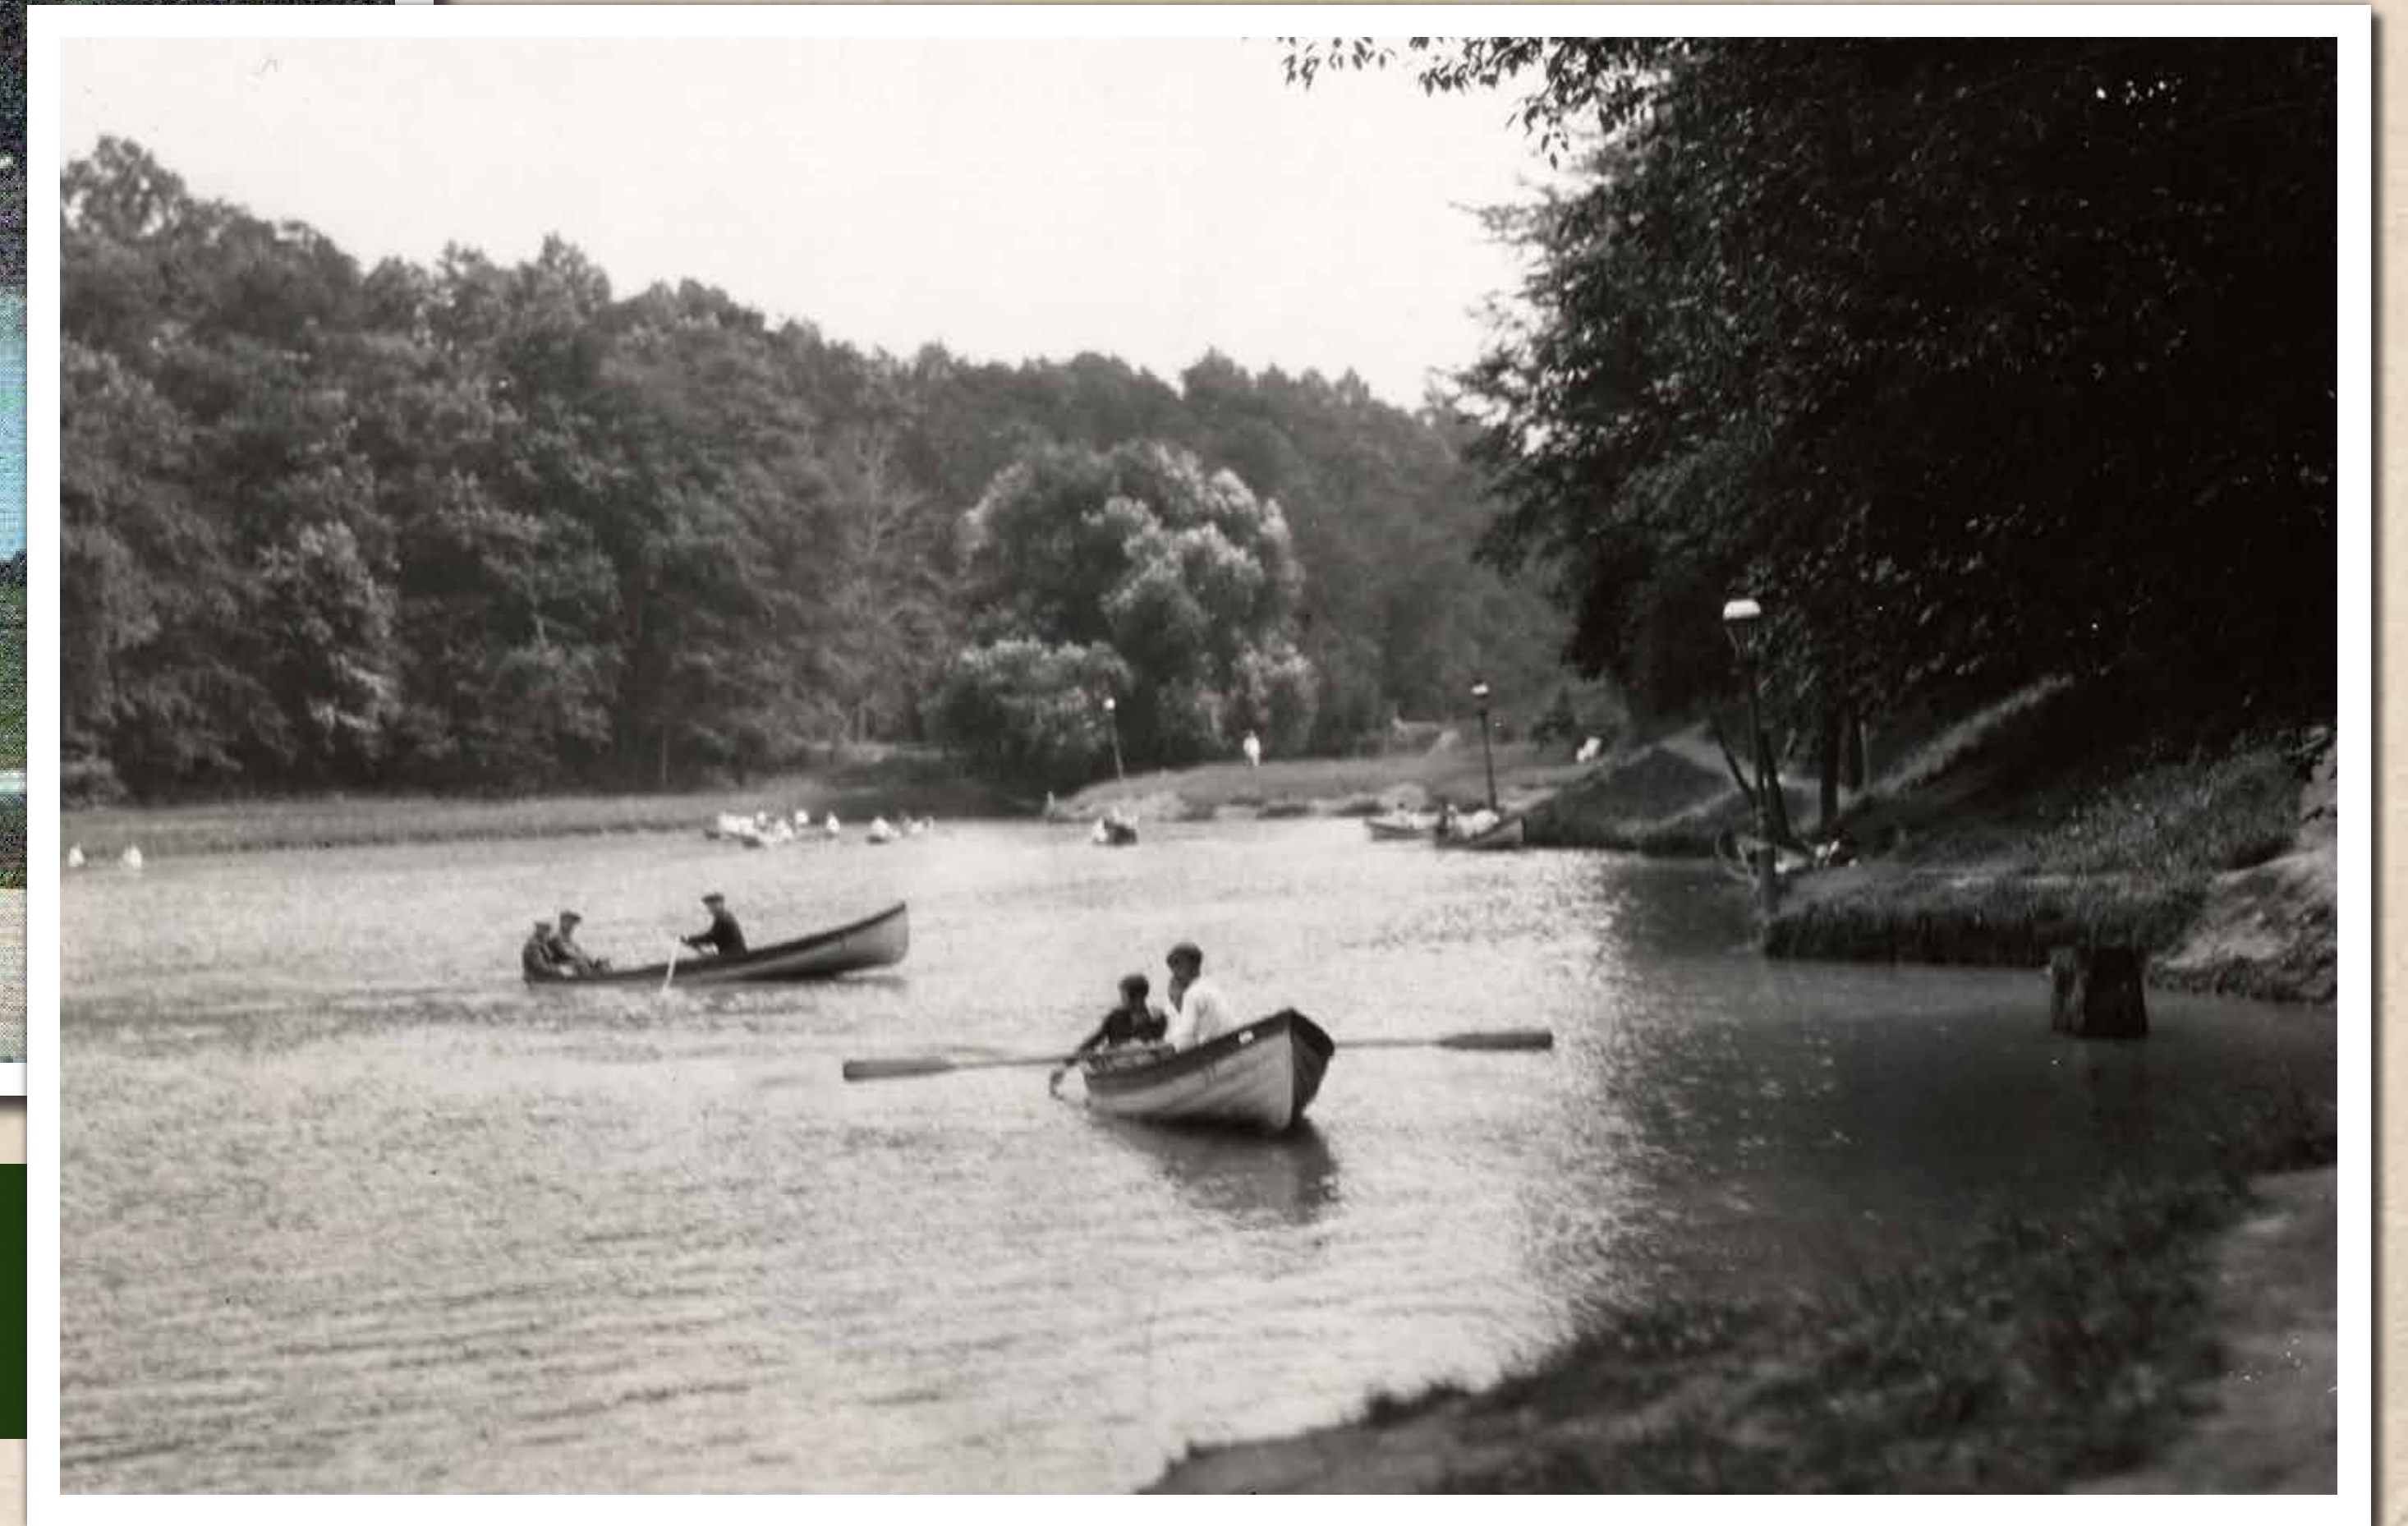

1947

1913

Scan to find out more about the restoration at Garfield Pond

1911

*Drive in Garfield Park, Cleveland, Ohio.*

1929

Scan to find out more about the restoration at Garfield Pond

1970

PARKS & RECREATION

AUGUST, 1940

BOATHOUSE IN GARFIELD PARK

newly completed boathouse and comfort station in lower lake area. Showing footbridge and dam for lower lake.

Scan to find out more about the restoration at Garfield Pond

1939

1940

Scan to find out more about the restoration at Garfield Pond